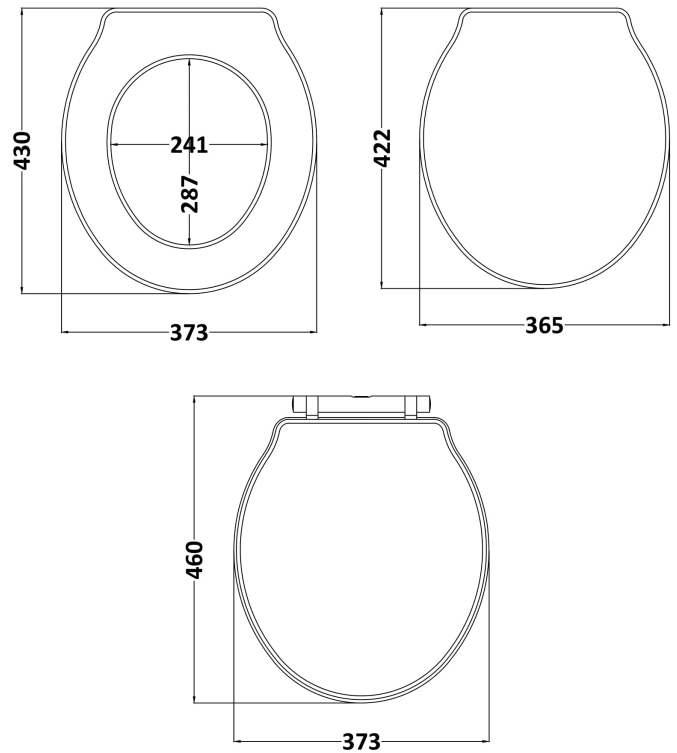

# B A Y S W A T E R

London W.2

**CODE:** BAYF168

**DESCRIPTION:** Porchester Traditional Toilet Seat

**CATEGORY:** Seats

PRODUCT DIMENSIONS			
Length (mm)	Width (mm)	Height(mm)	Nett Wgt Kg
460	373	60	3.2

PACKAGING DATA			
Box Colour	Brown Cardboard Box		
Box Qty	1	Label Colour	White Label
Label Size	100 x 50	Label Qty	2

PACKAGING DIMENSIONS			
Length (mm)	Width (mm)	Height (mm)	Gross Wgt Kg
475	395	70	3.4

OUTER BOX DIMENSIONS (If Applicable)			
Length (mm)	Width (mm)	Height (mm)	Gross Wgt Kg
65	380	375	
Barcode	5056211842651		

PRODUCT DETAILS	
Country of Origin	Ireland
Fitting Instruction	Yes
Product Material	Mdf Vinyl
Seat Type	Round
Hinge Centres (Min)	150
Hinge Centres (Max)	186

FSC Certification	Yes
Colour/Finish	White
Fixing Method	Quick Release
Seat Function	Soft Close
Hinge Material	Zinc Alloy