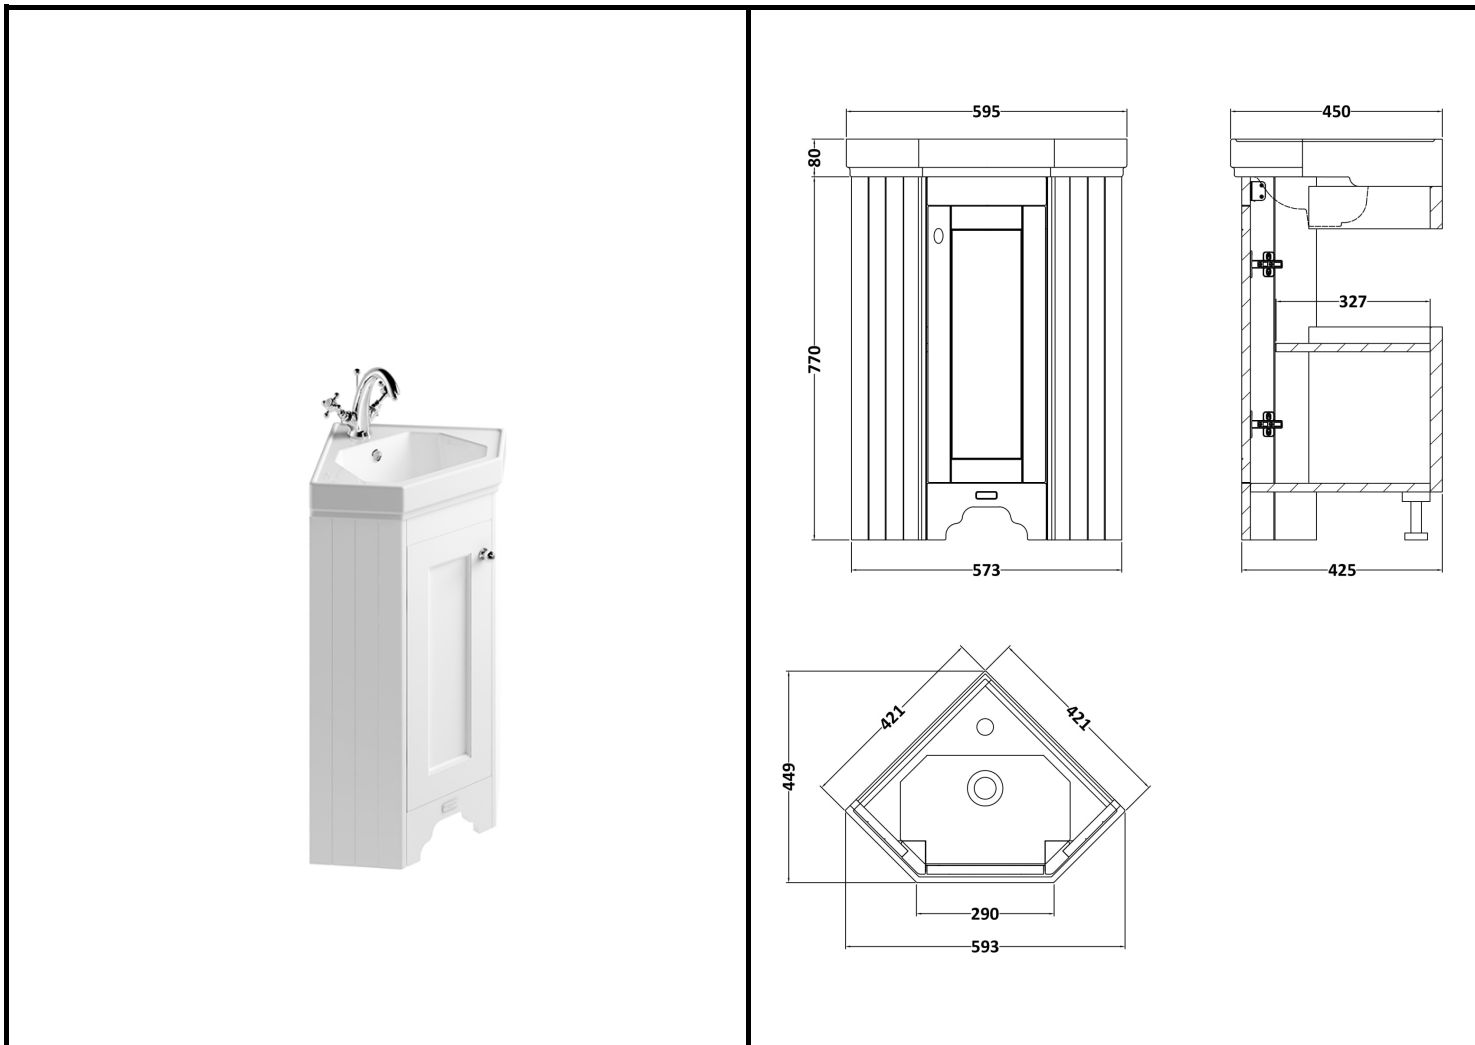

B A Y S W A T E R

London W.2

CODE: BAYF177

DESCRIPTION: Corner Basin Unit

CATEGORY: Furniture

PRODUCT DIMENSIONS

Height (mm)	Width (mm)	Depth (mm)	Nett Wgt Kg
770	573	425	17.2

PACKAGING DIMENSIONS

Height (mm)	Width (mm)	Depth (mm)	Gross Wgt Kg
800	436	436	17.7

PACKAGING DATA

Box Colour	White Cardboard Box		
Box Qty	1	Label Colour	White Label
Label Size	116 x 100	Label Qty	2

OUTER BOX DIMENSIONS (If Applicable)

Height (mm)	Width (mm)	Depth (mm)	Gross Wgt Kg
Barcode	5056211868965		

PRODUCT DETAILS

Country of Origin	Ukraine			
Fitting Instruction	No			
Constr' Method	Cam & Wood Dowel			
Cabinet Finish	MFC Painted Matt			
Cab Thickness (mm)	16			
Drawer Included	No			
No of Shelves	1			
Hinge Inc'	Yes			
Fixings Inc'	Not Required			
Handle Inc'	Yes			
Handle Type	Knob			
Certification	FSC	Yes	CE	
Colour	Pointing White			
Constr' Type	Rigid			
Fascia Finish	Mdf Painted Matt			
Fas Thickness (mm)	18			
Drawer Type	Not Applicable			
Hinge Type	95 Degree Inset Clip-On S/C			
Adjustable Legs	Not Applicable			
Handle Style	Traditional			
Waste Shroud	No			