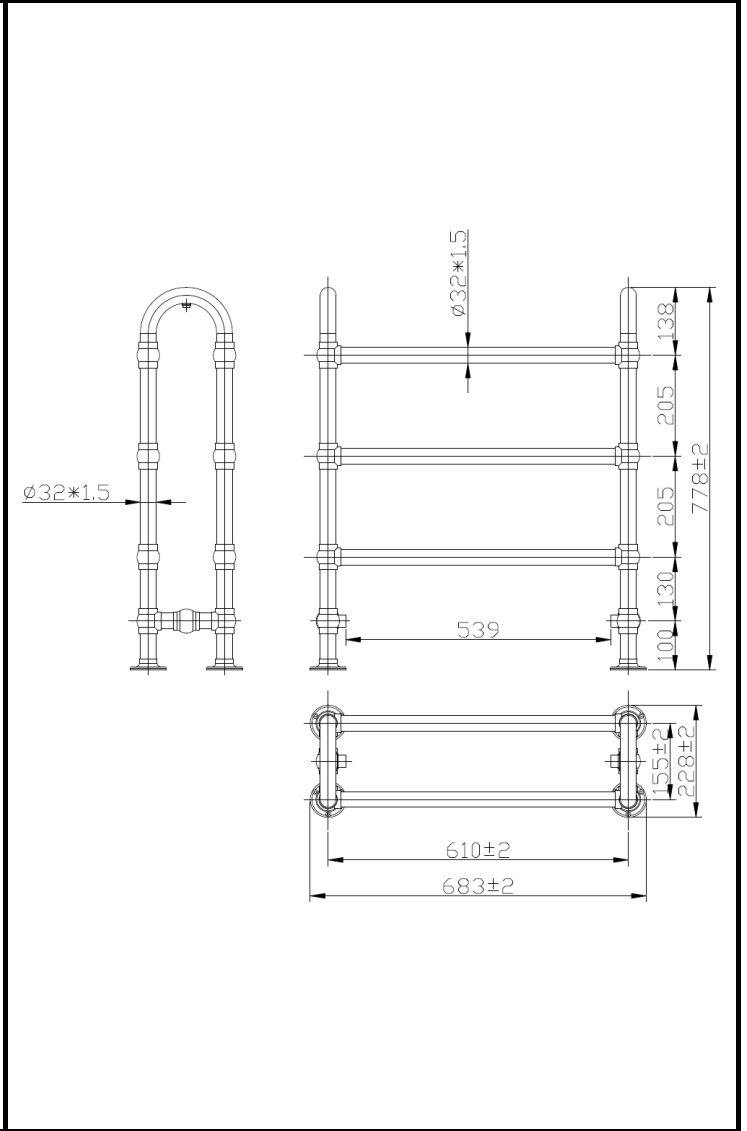

# B A Y S W A T E R

London W.2

**CODE:** BAYR002

**DESCRIPTION:** Benjamin Towel Rail 780X685x230

**CATEGORY:** Heating

PRODUCT DIMENSIONS				
Height (mm)	Width (mm)	Depth (mm)	Length (mm)	Nett Wgt Kg
778	683	230		12.1

PACKAGING DIMENSIONS			
Height (mm)	Width (mm)	Length (mm)	Gross Wgt Kg
900	745	300	12.1

PACKAGING DATA			
Box Colour	White Cardboard Shrinkwrapped		
Box Qty	1	Label Colour	White Label
Label Size	100 x 50	Label Qty	2

OUTER BOX DIMENSIONS (If Applicable)			
Height (mm)	Width (mm)	Length (mm)	Gross Wgt Kg
Barcode	5055275889916		

PRODUCT DETAILS						
Contry of Origin	United Kingdom					
Fitting Instruction	Yes					
RAL No	N/A					
Heat Element Wattage	Not Applicable					
BTU Outputs	30°C	526	50°C	987	60°C	1232
Pipe Centres	520mm					
Volume						
Wall to Ctr of Tappings	N/A					
Duel Fuel	N/A					

Certification	CE	No	RoHS	N/A	WEEE	N/A
Colour/Finish	Chrome					
Product Material	Steel					
Heat Element Wattage Compatible	N/A					
Thermal Outputs (Watts)	30°C	154	50°C	289	60°C	361
Max Projection	230mm					
Tube Diameter	32mm					
Floor to Ctr of Tappings	N/A					