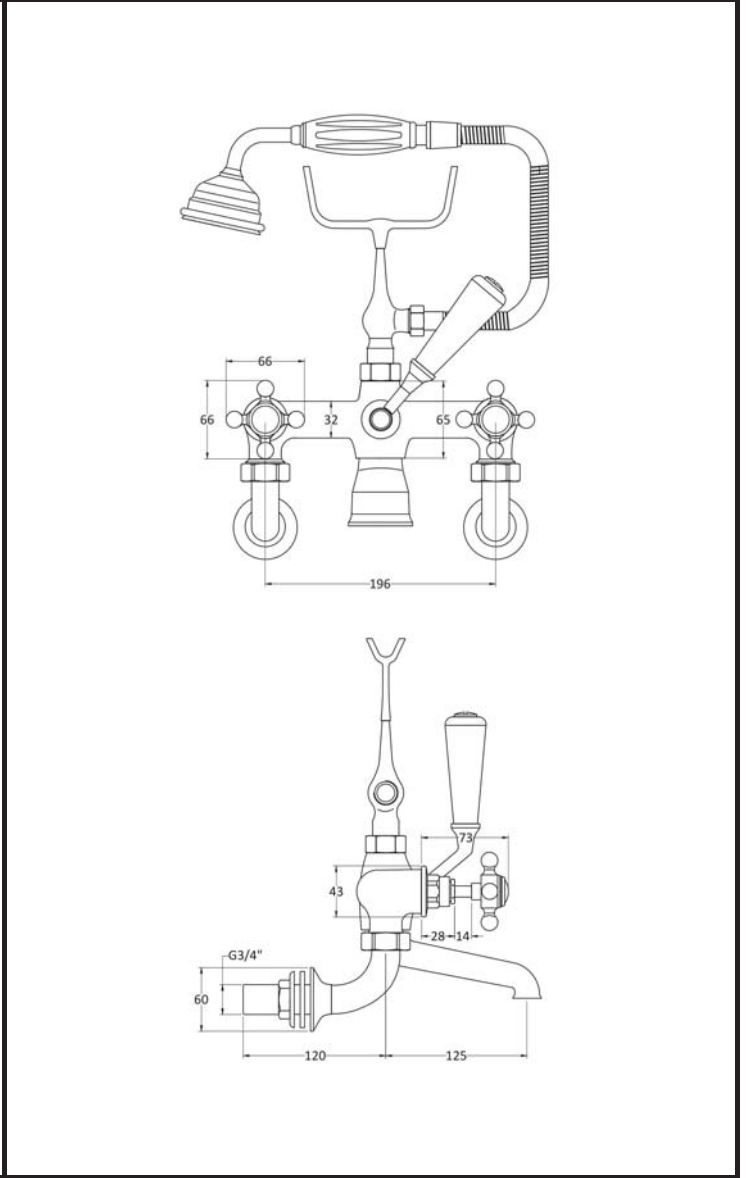

# B A Y S W A T E R

London W.2

**CODE:** BAYT150

**DESCRIPTION:** Wall Mounted Bsm/Xhead/Hex Collar

**CATEGORY:** Taps

### PRODUCT DIMENSIONS

Height (mm)	Width (mm)	Depth (mm)	Length (mm)	Nett Wgt Kg
320	350	155		4.7

### PRODUCT DETAILS

Country of Origin	United Kingdom		
Fitting Instruction	Yes		
Product Material	Brass		
Control Type	Manual		
Waste Included	Waste Not Included		
WRAS Approval	No	Approval No.	N/A
Operating Pressure (bar)	0.2		
Valve/Cartridge Type	1/4 Turn Ceramic Disc		

Colour/Finish	Chrome									
Mount Type	Wall									
Waste Type	Not Applicable									
Flow Rates (L/min)	0.1	10.6	0.5		1	41.4	2	59	3	72.8
Pipe Size	22 mm (3/4" Bsp)									
Pipe Centres	196mm									