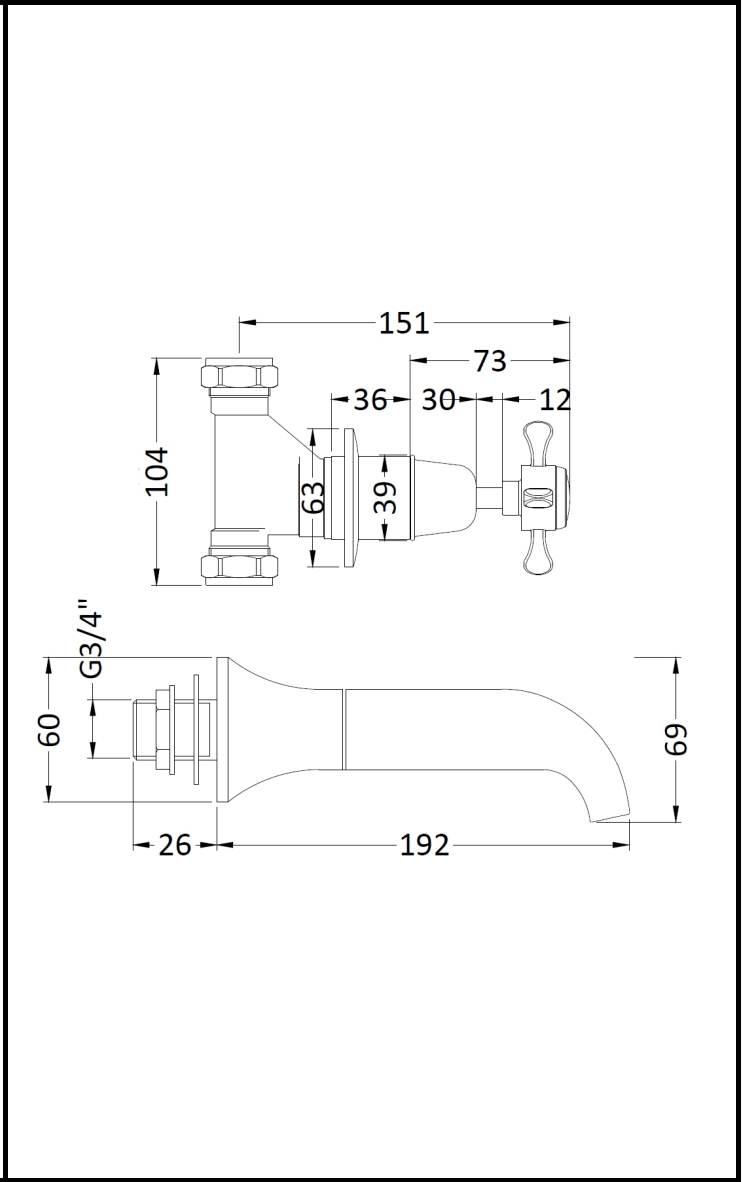

B A Y S W A T E R

London W.2

CODE: BAYT249

DESCRIPTION: 3Th Wall Bath Filler/Xhead/Dome Colla

CATEGORY: Taps

PRODUCT DIMENSIONS				
Height (mm)	Width (mm)	Depth (mm)	Length (mm)	Nett Wgt Kg
69		218		2.5

PACKAGING DIMENSIONS			
Height (mm)	Width (mm)	Depth (mm)	Gross Wgt Kg
270	185	85	2.5

PACKAGING DATA			
Box Colour	White Cardboard Box		
Box Qty	1	Label Colour	White Label
Label Size	100 x 50	Label Qty	1

OUTER BOX DIMENSIONS (If Applicable)				
Height (mm)	Width (mm)	Depth (mm)	Length (mm)	Gross Wgt Kg
400	280	560		15
Barcode	5055275889411			

PRODUCT DETAILS	
Country of Origin	United Kingdom
Fitting Instruction	Yes
Product Material	Brass
Control Type	Manual
Waste Included	Waste Not Included
WRAS Approval	No Approval No. N/A
Operating Pressure (bar)	0.1
Valve/Cartridge Type	1/4 Turn Ceramic Disc

Colour/Finish	Chrome
Mount Type	Wall
Waste Type	Not Applicable
Flow Rates (L/min)	0.1 9.6 0.5 1 28 2 39.5 3 46.8
Pipe Size	22 mm (3/4" Bsp)
Pipe Centres	N/A