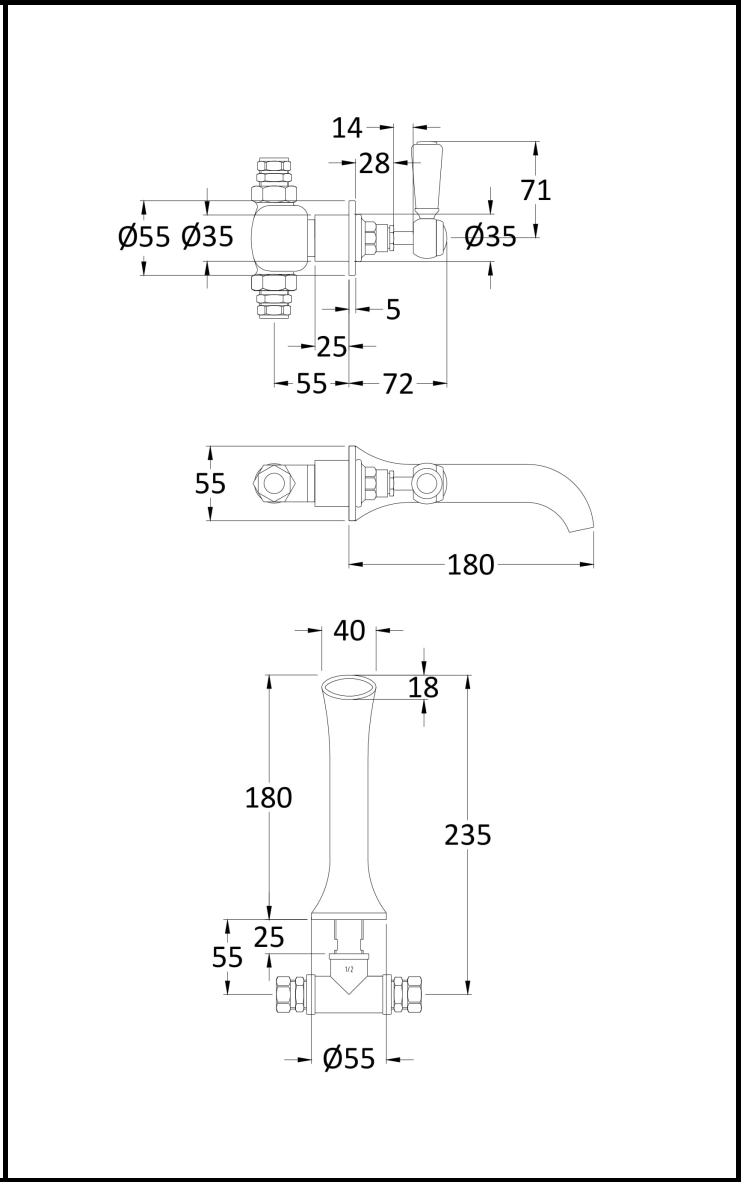

B A Y S W A T E R

London W.2

CODE: BAYT452

DESCRIPTION: Wall Mount 3Th Basin Tap Hex Lever

CATEGORY: Taps

PRODUCT DIMENSIONS				
Height (mm)	Width (mm)	Depth (mm)	Length (mm)	Nett Wgt Kg
55		180		2

PACKAGING DIMENSIONS			
Height (mm)	Width (mm)	Depth (mm)	Gross Wgt Kg
65	350	213	2

PACKAGING DATA			
Box Colour	White Cardboard Box		
Box Qty	1	Label Colour	White Label
Label Size	100 x 50	Label Qty	1

OUTER BOX DIMENSIONS (If Applicable)				
Height (mm)	Width (mm)	Depth (mm)	Length (mm)	Gross Wgt Kg
Barcode	5056211865483			

PRODUCT DETAILS	
Country of Origin	China
Fitting Instruction	No
Product Material	Brass
Control Type	Manual
Waste Included	Waste Not Included
WRAS Approval	No Approval No. N/A
Operating Pressure (bar)	0.1
Valve/Cartridge Type	1/4 Turn Ceramic Disc

Colour/Finish	Chrome
Mount Type	Wall
Waste Type	Not Applicable
Flow Rates (L/min)	0.1 8 0.5 1 27.5 2 39.4 3 47.8
Pipe Size	15 mm (1/2" Bsp)
Pipe Centres	N/A