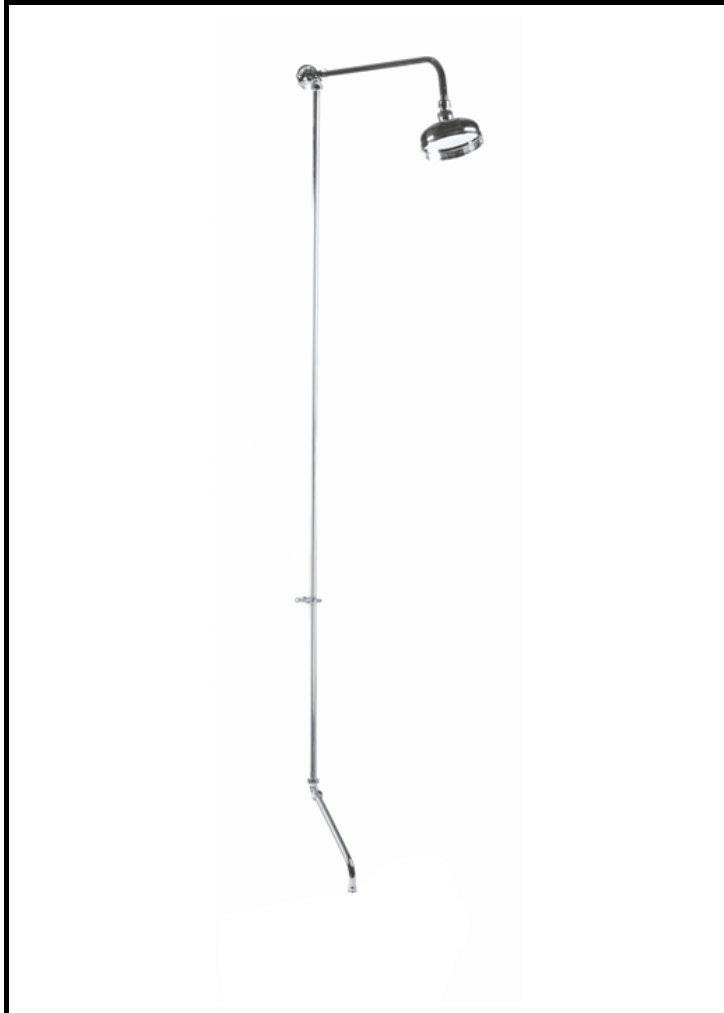

B A Y S W A T E R

London W.2

CODE: BAYS207

DESCRIPTION: Rigid Riser Kit For Bsm Inc' Swivel

CATEGORY: Showers

PRODUCT DIMENSIONS				
Length(mm)	Width (mm)	Height (mm)	Depth (mm)	Nett Wgt Kg
	125	1825	580	2.6

OUTER BOX DIMENSIONS (If Applicable)				
Length (mm)	Width (mm)	Height (mm)	Depth (mm)	Gross Wgt Kg
				10
Barcode	5055275889848			

PRODUCT DETAILS	
Coutry of Origin	United Kingdom
Fitting Instruction	Yes
Product Material	Brass
Mount Type	Wall
Outlet Elbow Supplied	Not Applicable
Easy Clean	Not Applicable
Head Included	Yes
Handset Included	No
Body Jets Included	Not Applicable
No of Body Jets	Not Applicable
Operating Pressure (bar)	
Valve/Cartridge Type	Not Applicable

Flow Rates (L/min)	0.1 bar	N/A	0.5 bar	N/A	1 bar	N/A	2 bar	N/A	3 bar	N/A
TMV2 Approved	No		Approval No.		N/A					
TMV3 Approved	No		Approval No.		N/A					
WRAS Approved	No		Approval No.		N/A					
Head Function	Single									
Handset Function	Not Applicable									
Body Jet Info	Not Applicable									
Pipe Size	22 mm (3/4" Bsp)									
Pipe Centres	N/A									
Colour/Finish	Chrome									
Hose Included	Yes									