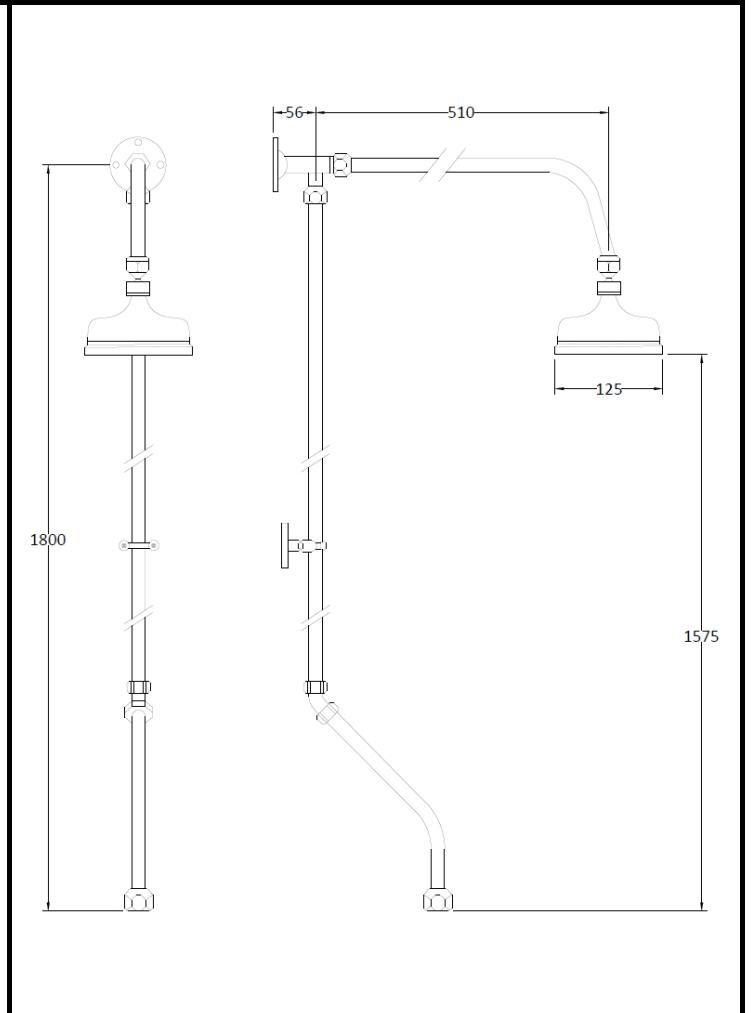

B A Y S W A T E R

London W.2

CODE: BAYS207

DESCRIPTION: Rigid Riser Kit For Bsm Inc' Swivel

CATEGORY: Showers

PRODUCT DIMENSIONS				
Length(mm)	Width (mm)	Height (mm)	Depth (mm)	Nett Wgt Kg
	125	1825	580	2.6

PACKAGING DIMENSIONS			
Depth (mm)	Width (mm)	Height (mm)	Gross Wgt Kg
1520	170	115	2.6

PACKAGING DATA			
Box Colour	White Cardboard Box		
Box Qty	1	Label Colour	White Label
Label Size	100 x 50	Label Qty	1

OUTER BOX DIMENSIONS (If Applicable)				
Length (mm)	Width (mm)	Height (mm)	Depth (mm)	Gross Wgt Kg
				10
Barcode	5055275889848			

PRODUCT DETAILS	
Coutry of Origin	United Kingdom
Fitting Instruction	Yes
Product Material	Brass
Mount Type	Wall
Outlet Elbow Supplied	Not Applicable
Easy Clean	Not Applicable
Head Included	Yes
Handset Included	No
Body Jets Included	Not Applicable
No of Body Jets	Not Applicable
Operating Pressure (bar)	
Valve/Cartridge Type	Not Applicable

Flow Rates (L/min)	0.1 bar	N/A	0.5 bar	N/A	1 bar	N/A	2 bar	N/A	3 bar	N/A
TMV2 Approved	No		Approval No.		N/A					
TMV3 Approved	No		Approval No.		N/A					
WRAS Approved	No		Approval No.		N/A					
Head Function	Single									
Handset Function	Not Applicable									
Body Jet Info	Not Applicable									
Pipe Size	22 mm (3/4" Bsp)									
Pipe Centres	N/A									
Colour/Finish	Chrome									
Hose Included	Yes									