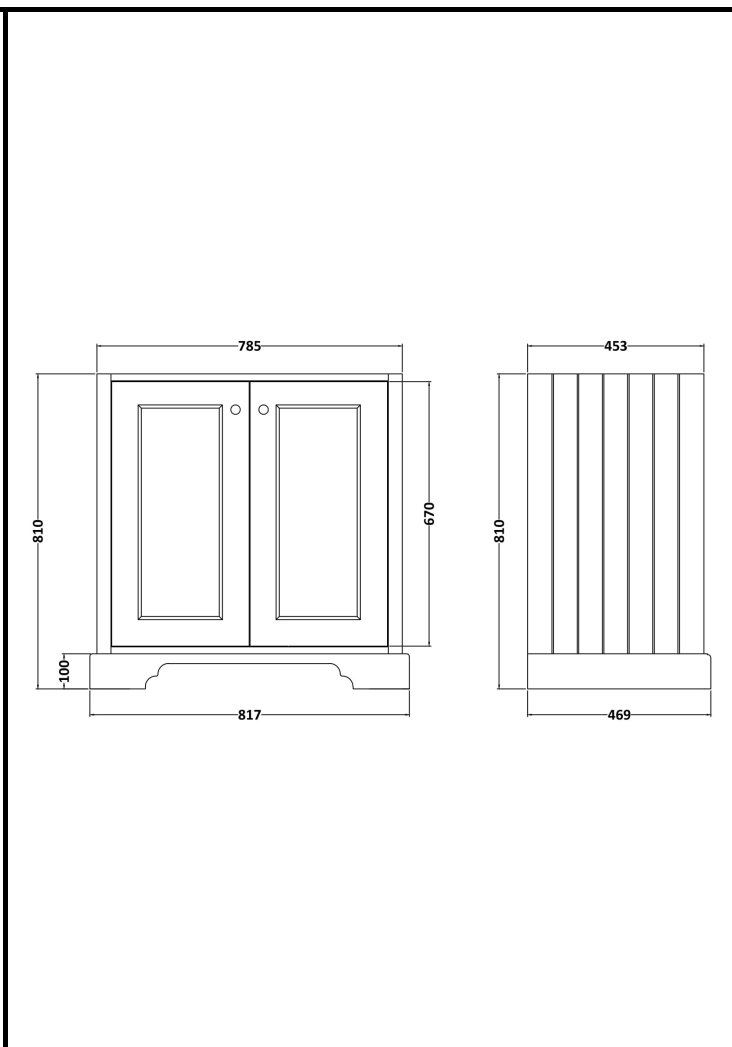

B A Y S W A T E R

London W.2

CODE: BAYF104

DESCRIPTION: 800 2-Door Basin Cabinet

CATEGORY: Furniture

PRODUCT DIMENSIONS			
Height (mm)	Width (mm)	Depth (mm)	Nett Wgt Kg
810	817	469	37

PACKAGING DIMENSIONS			
Height (mm)	Width (mm)	Depth (mm)	Gross Wgt Kg
845	860	505	37

PACKAGING DATA			
Box Colour	White Cardboard Box		
Box Qty	1	Label Colour	White Label
Label Size	116 X 50	Label Qty	2

OUTER BOX DIMENSIONS (If Applicable)			
Height (mm)	Width (mm)	Depth (mm)	Gross Wgt Kg
Barcode	5055275892848		

PRODUCT DETAILS				
Country of Origin	Ukraine			
Fitting Instruction	Yes			
Constr' Method	Cam & Wood Dowel			
Cabinet Finish	MFC Painted Matt			
Cab Thickness (mm)	16			
Drawer Included	No			
No of Shelves	1			
Hinge Inc'	Yes			
Fixings Inc'	Not Required			
Handle Inc'	Yes			
Handle Type	Knob			
Certification	FSC	Yes	CE	Yes
Colour	Plummett Grey			
Constr' Type	Rigid			
Fascia Finish	Mdf Painted Matt			
Fas Thickness (mm)	18			
Drawer Type	Not Applicable			
Hinge Type	95 Degree Inset Clip-On S/C			
Adjustable Legs	Not Applicable			
Handle Style	Traditional			
Waste Shroud	No			