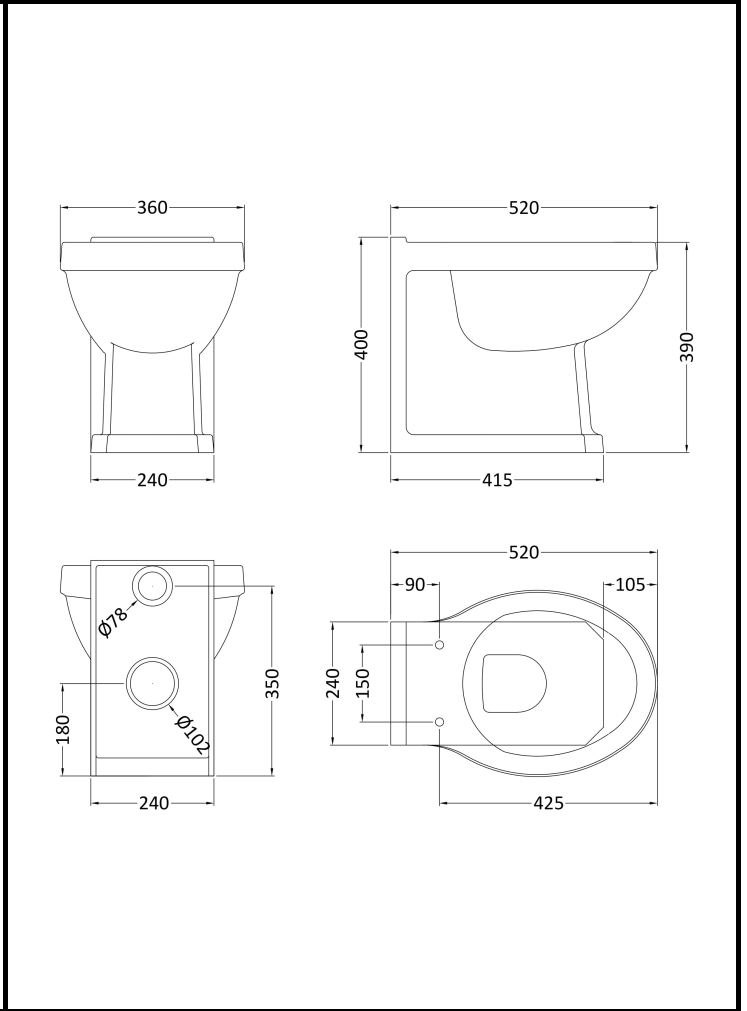

B A Y S W A T E R

London W.2

CODE: BAYC021

DESCRIPTION: Fitzroy Back To Wall Pan (Exc' Seat)

CATEGORY: Ceramics

PRODUCT DIMENSIONS			
Height (mm)	Width (mm)	Depth (mm)	Nett Wgt Kg
400	360	520	19.6

PACKAGING DIMENSIONS			
Height (mm)	Width (mm)	Depth (mm)	Gross Wgt Kg
405	360	520	20.6

PACKAGING DATA			
Box Colour	White Cardboard Box		
Box Qty	1	Label Colour	Not Applicable
Label Size	100 x 50	Label Qty	0

OUTER BOX DIMENSIONS (If Applicable)			
Height (mm)	Width (mm)	Depth (mm)	Gross Wgt Kg
Barcode	5055275892336		

PRODUCT DETAILS			
Country of Origin	China		
Fitting Instruction	No	Colour	White

Certification	CE	N/A	WRAS	N/A	WRAS Number	N/A
Product Material	Vitreous China					

PANS/BIDETS			
Trap Style	P Trap	Includes Seat	No

BASINS			
Tap Hole	Not Applicable	Chain Stay Hole	Not Applicable
Template	Not Applicable	Waste Type Req'd	Not Applicable
Overflow Incl.	Not Applicable	Overflow Cover	Not Applicable
Inner Bowl Depth	N/A	Inner Bowl Width	N/A
Inner Bowl Height	N/A		