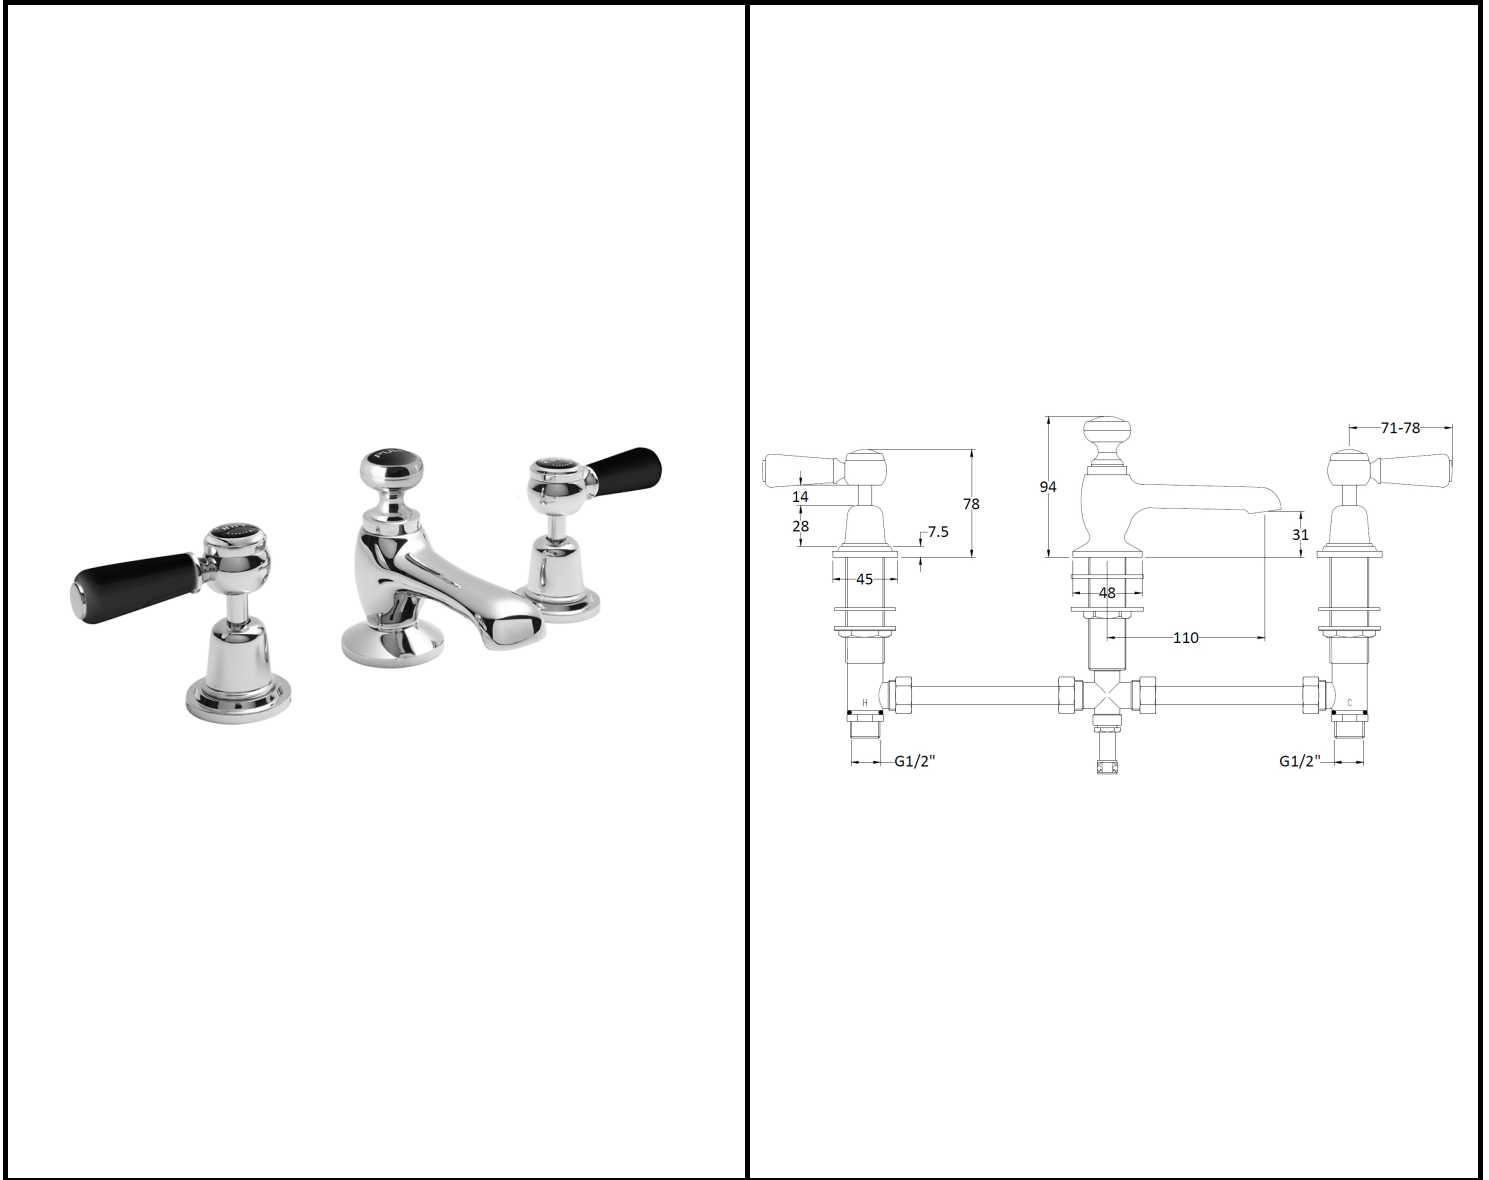

B A Y S W A T E R

London W.2

CODE: BAYT347

DESCRIPTION: 3Th Deck Basin Mixer/Lever/Dome Coll

CATEGORY: Taps

PRODUCT DIMENSIONS				
Height (mm)	Width (mm)	Depth (mm)	Length (mm)	Nett Wgt Kg
94	246	140		2.9

PACKAGING DIMENSIONS			
Height (mm)	Width (mm)	Depth (mm)	Gross Wgt Kg
430	150	75	2.9

PACKAGING DATA			
Box Colour	White Cardboard Box		
Box Qty	1	Label Colour	White Label
Label Size	100 x 50	Label Qty	1

OUTER BOX DIMENSIONS (If Applicable)				
Height (mm)	Width (mm)	Depth (mm)	Length (mm)	Gross Wgt Kg
495	555	290		24
Barcode	5055275889473			

PRODUCT DETAILS										
Country of Origin	United Kingdom									
Fitting Instruction	Yes									
Product Material	Brass									
Control Type	Manual									
Waste Included	Waste Included									
WRAS Approval	No	Approval No.	N/A							
Operating Pressure (bar)	0.1									
Valve/Cartridge Type	1/4 Turn Ceramic Disc									
Colour/Finish	Chrome									
Mount Type	Deck									
Waste Type	Pop-Up									
Flow Rates (L/min)	0.1	5.6	0.5		1	20.2	2	29	3	35.4
Pipe Size	15 mm (1/2" Bsp)									
Pipe Centres	N/A									