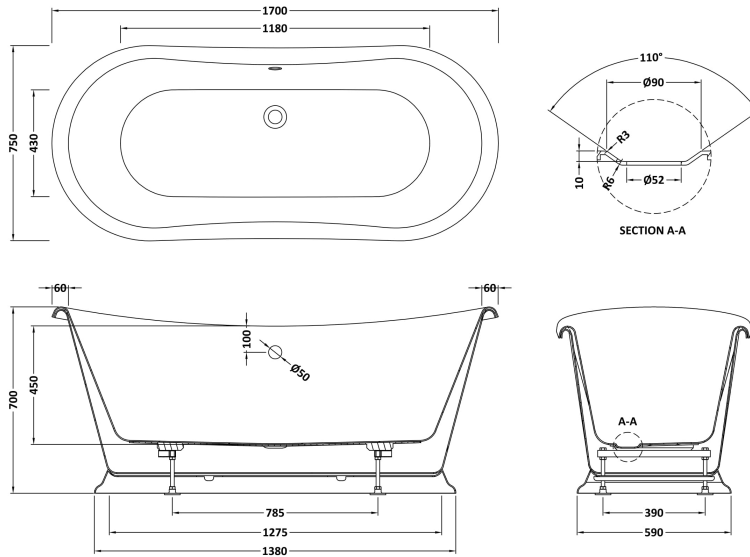

B A Y S W A T E R

London W.2

CODE: BAYB118

DESCRIPTION: 1700 Freestanding Boat Bath

CATEGORY: Baths

PRODUCT DIMENSIONS

Length (mm)	Width (mm)	Height (mm)	Nett Wgt Kg
1700	750	700	41.5

PACKAGING DIMENSIONS

Length (mm)	Width (mm)	Height (mm)	Gross Wgt Kg
1860	800	1200	42

PACKAGING DATA

Box Colour	Polystyrene Moulded Box		
Box Qty	1	Label Colour	White Label
Label Size	100 X 50	Label Qty	2

OUTER BOX DIMENSIONS (If Applicable)

Length (mm)	Width (mm)	Height (mm)	Gross Wgt Kg
Barcode	5056462620923		

PRODUCT DETAILS

Country of Origin	Hong Kong	Certification	FSC	N/A	CE	N/A
Fitting Instruction	No	Material Colour Ref'	Stiffkey Blue			
Product Material	Acrylic	Material Thickness	20mm			
Volume (Ltr)	200L	Displaced Capacity	130L			
Leg Set Inc'	Legset Included	Waste Inc'	Waste Not Included			
Drilled/Undrilled	Undrilled For Taps	Includes Grips	No Grips Supplied			
Embossed	No	No of Tapholes	None			
Anti-Slip	No					