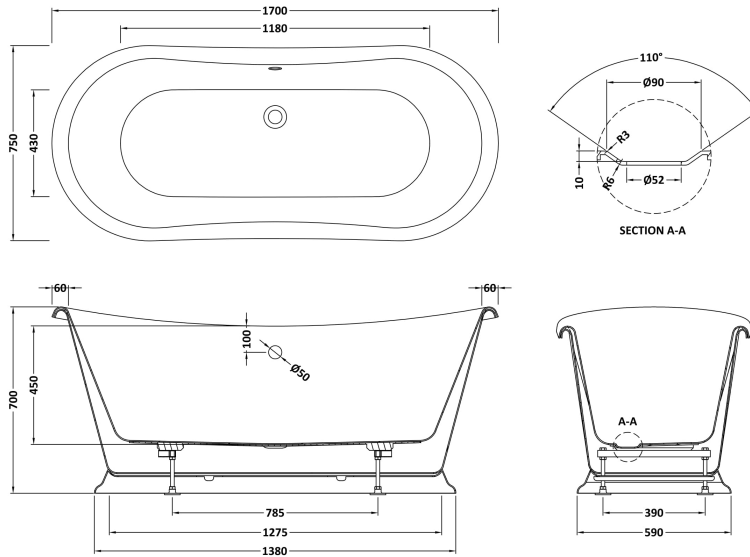

B A Y S W A T E R

London W.2

CODE: BAYB117

DESCRIPTION: 1700 Freestanding Boat Bath

CATEGORY: Baths

PRODUCT DIMENSIONS

Length (mm)	Width (mm)	Height (mm)	Nett Wgt Kg
1700	750	700	41.5

PACKAGING DIMENSIONS

Length (mm)	Width (mm)	Height (mm)	Gross Wgt Kg
1860	800	1200	42

PACKAGING DATA

Box Colour	Polystyrene Moulded Box		
Box Qty	1	Label Colour	White Label
Label Size	100 X 50	Label Qty	2

OUTER BOX DIMENSIONS (If Applicable)

Length (mm)	Width (mm)	Height (mm)	Gross Wgt Kg
Barcode	5056462620916		

PRODUCT DETAILS

Country of Origin	Hong Kong	Certification	FSC	N/A	CE	N/A
Fitting Instruction	No	Material Colour Ref'	European White			
Product Material	Acrylic	Material Thickness	20mm			
Volume (Ltr)	200L	Displaced Capacity	130L			
Leg Set Inc'	Legset Included	Waste Inc'	Waste Not Included			
Drilled/Undrilled	Undrilled For Taps	Includes Grips	No Grips Supplied			
Embossed	No	No of Tapholes	None			
Anti-Slip	No					