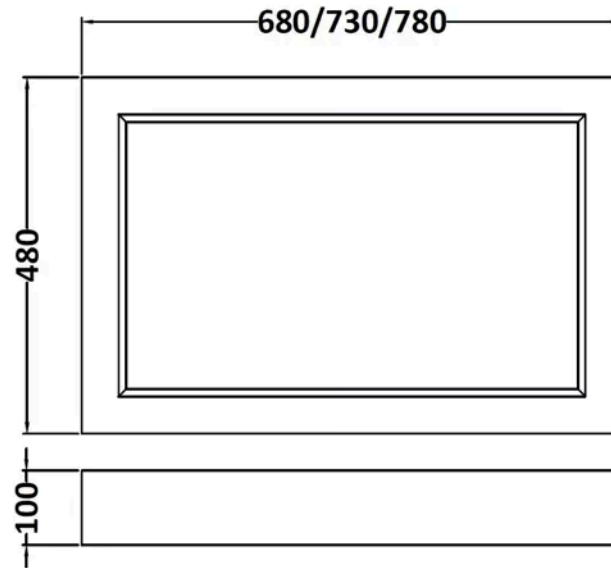

Sales Code: BAYF846

Barcode: 5056817723590

Brand: Bayswater

Description: Bayswater 800mm Forrest Green MDF Gloss End Bath Panel

Product Dimensions

Product	560 x 780 x 36mm (H x W x D)
Packaged	500 x 800 x 30mm (H x W x D)
Nett Weight	5.3 kg
Packaged Weight	5.8 kg

Product Details

Country of Origin	Ukraine
Product Material	Mdf Painted Gloss
Colour/Finish	Hunter Green
Style	Traditional
Fixings Included	Yes
Bath Panel Shape	Straight
Bath Panel Type	End Panel
Ce Certified	Yes
Fsc Certified	Yes