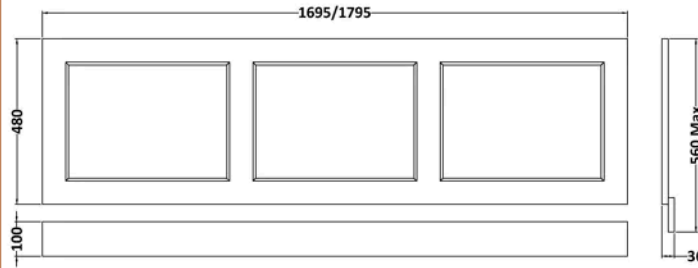

Sales Code: BAYF834

Barcode: 5056817723552

Brand: Bayswater

Description: Bayswater 1700mm Forrest Green MDF Matt Front Bath Panel

Product Dimensions

Product	560 x 1695 x 36mm (H x W x D)
Packaged	500 x 1720 x 30mm (H x W x D)
Nett Weight	11.5 kg
Packaged Weight	12 kg

Product Details

Country of Origin	Ukraine
Product Material	Mdf Painted Matt
Colour/Finish	Hunter Green
Style	Traditional
Fixings Included	Yes
Bath Panel Shape	Straight
Bath Panel Type	Front Panel
Ce Certified	Yes
Fsc Certified	Yes