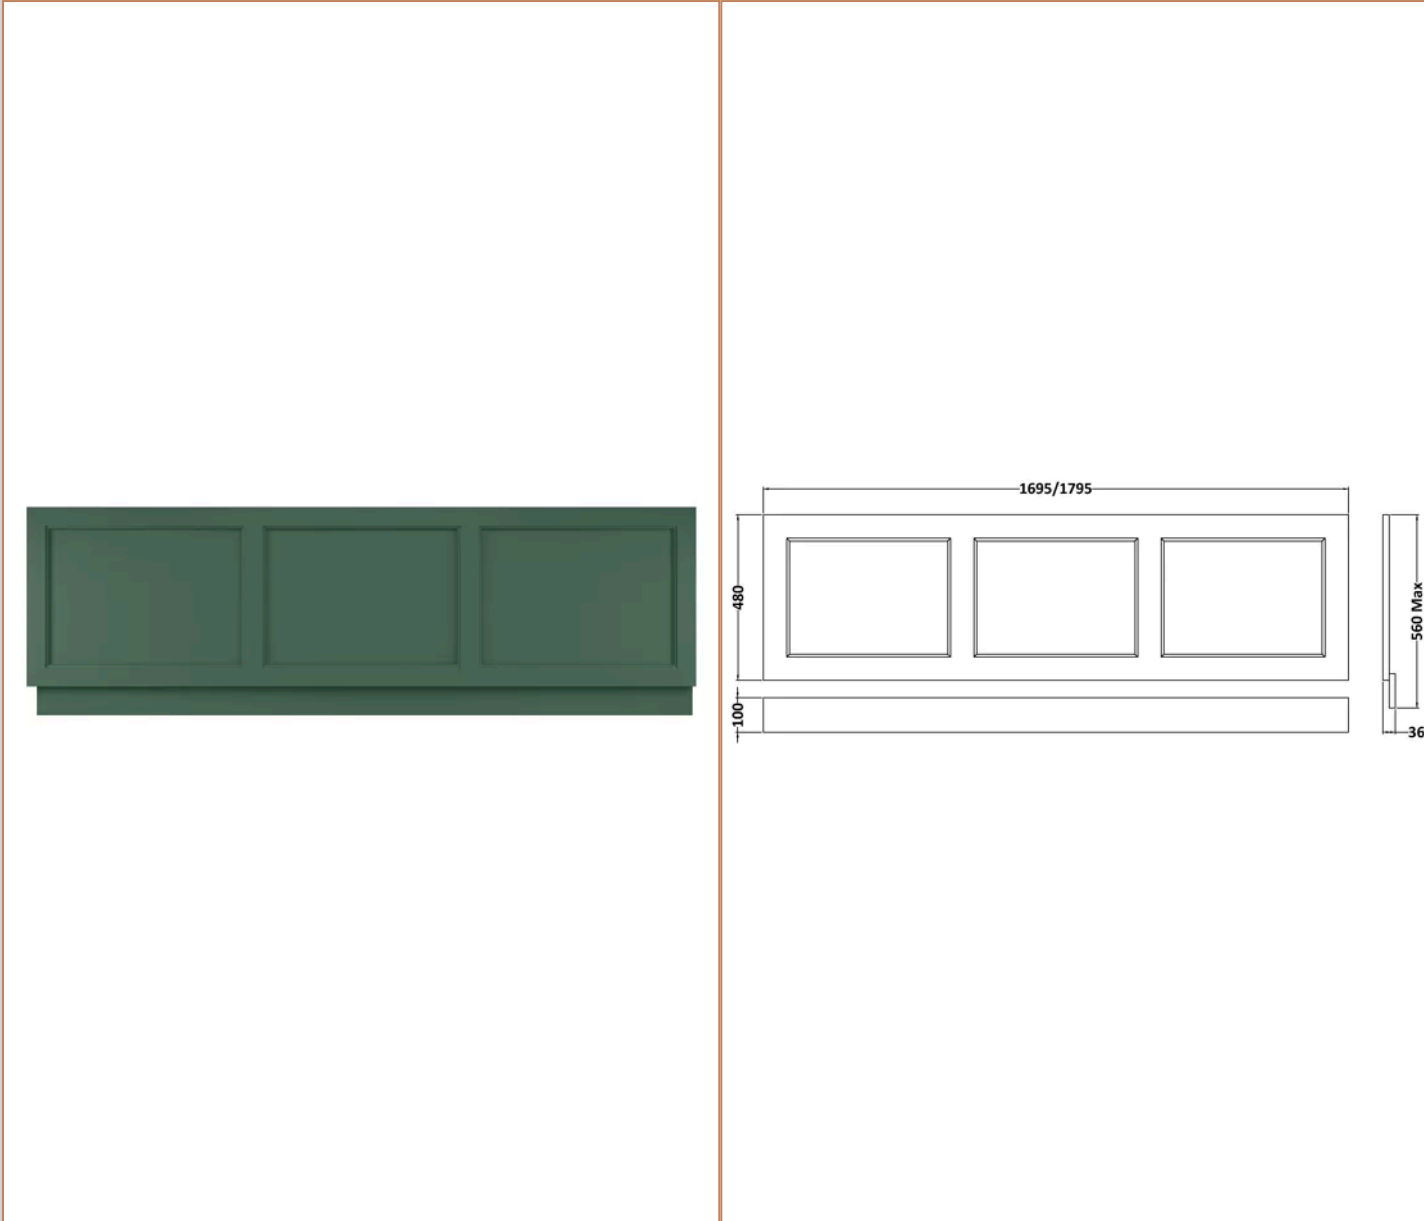

**Sales Code:** BAYF837

**Barcode:** 5056817723569

**Brand:** Bayswater

**Description:** Bayswater 1800mm Forrest Green MDF Matt Front Bath Panel

**Product Dimensions**

Product	560 x 1795 x 36mm (H x W x D)
Packaged	500 x 1825 x 30mm (H x W x D)
Nett Weight	12.5 kg
Packaged Weight	13 kg

**Product Details**

Country of Origin	Ukraine
Product Material	Mdf Painted Matt
Colour/Finish	Hunter Green
Style	Traditional
Fixings Included	Yes
Bath Panel Shape	Straight
Bath Panel Type	Front Panel
Ce Certified	Yes
Fsc Certified	Yes