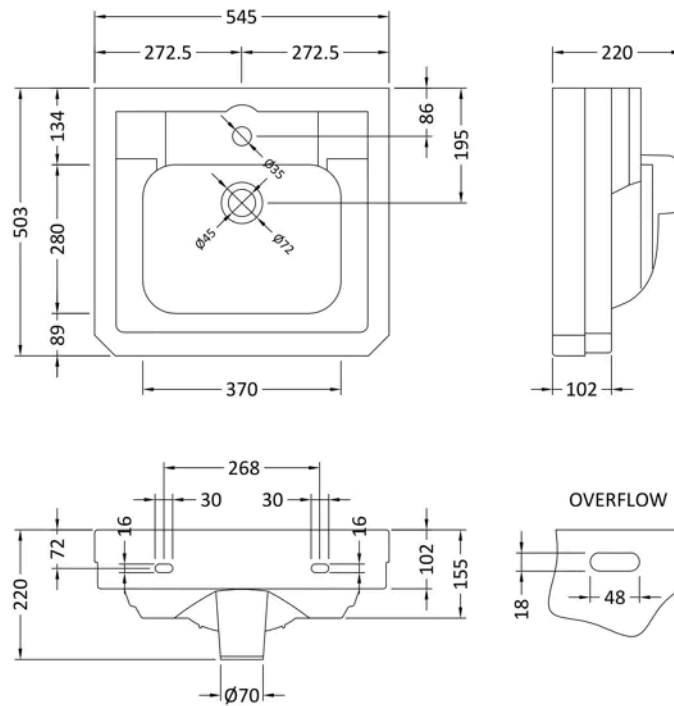

Sales Code: BAYC305

Barcode: 5056817724115

Brand: Bayswater

Description: Bayswater 1 Tap Hole 540mm Ceramic Rectangular Basin & Pedestal

Product Dimensions

Product	220 x 540 x 500mm (H x W x D)
Packaged	220 x 540 x 500mm (H x W x D)
Nett Weight	14 kg
Packaged Weight	14.5 kg

Product Details

Country of Origin	China
Product Material	Vitreous China
Colour/Finish	White
Style	Traditional
Bottle Trap Included	No
Ce Certified	Yes
Inner Bowl Height	140 mm
No. Of Tapholes	1
Number Of Bowls	1
Overflow Cover Included	Yes
Overflow Included	Yes
Tap Included	No
Waste Included	No