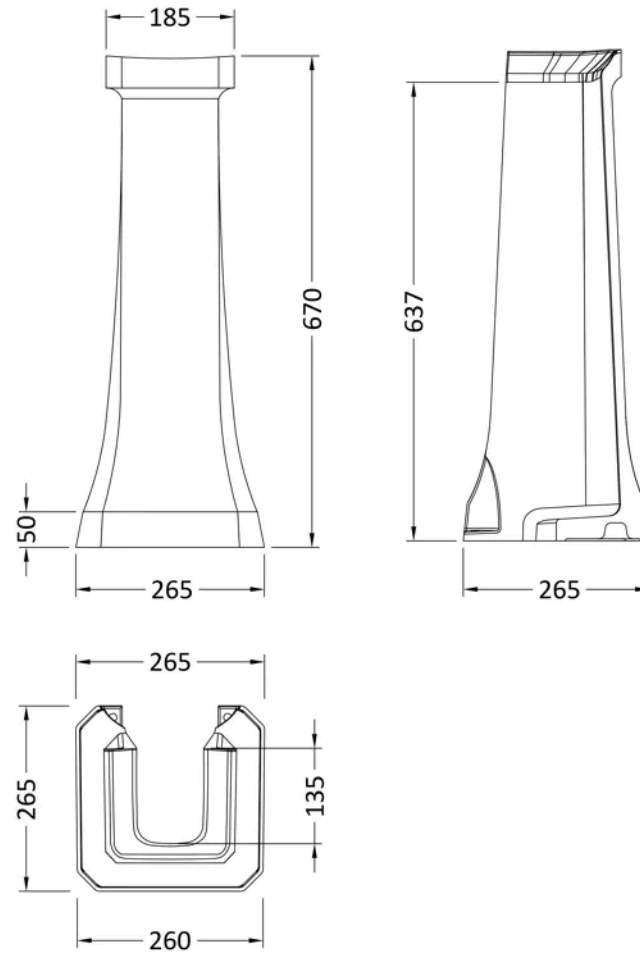

Sales Code: BAYC302

Barcode: 5056817724146

Brand: Bayswater

Description: Bayswater 690mm White Traditional Full Pedestal

Product Dimensions

Product	690 x 315 x 315mm (H x W x D)
Packaged	685 x 265 x 260mm (H x W x D)
Nett Weight	12.4 kg
Packaged Weight	12.9 kg

Product Details

Country of Origin	China
Product Material	Vitreous China
Colour/Finish	White
Mount Type	Floor
Style	Traditional
Ce Certified	Yes