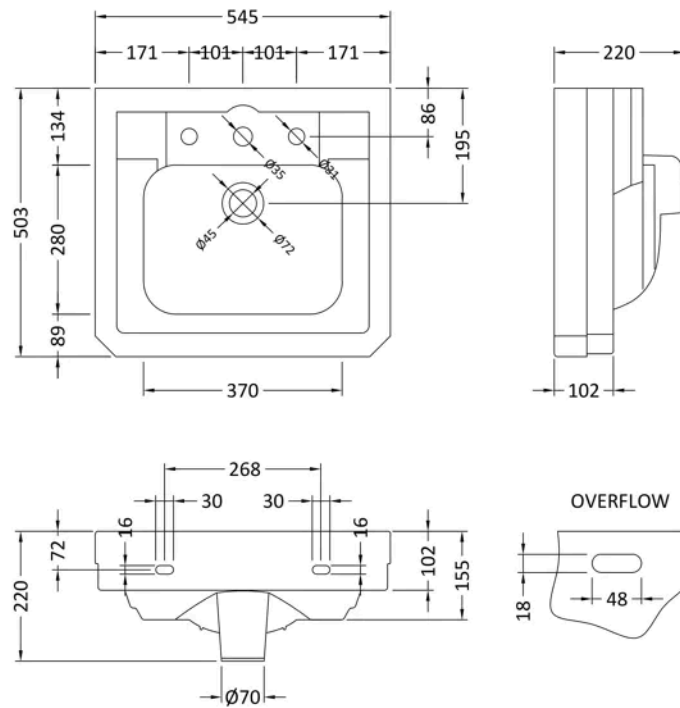

**Sales Code:** BAYC306

**Barcode:** 5056817724139

**Brand:** Bayswater

**Description:** Bayswater 3 Tap Holes 540mm Ceramic Rectangular Basin & Pedestal

### Product Dimensions

Product	220 x 540 x 500mm (H x W x D)
Packaged	220 x 540 x 500mm (H x W x D)
Nett Weight	14 kg
Packaged Weight	14.5 kg

### Product Details

Country of Origin	China
Product Material	Vitreous China
Colour/Finish	White
Style	Traditional
Bottle Trap Included	No
Ce Certified	Yes
Inner Bowl Height	140 mm
No. Of Tapholes	3
Number Of Bowls	1
Overflow Cover Included	Yes
Overflow Included	Yes
Tap Included	No
Waste Included	No