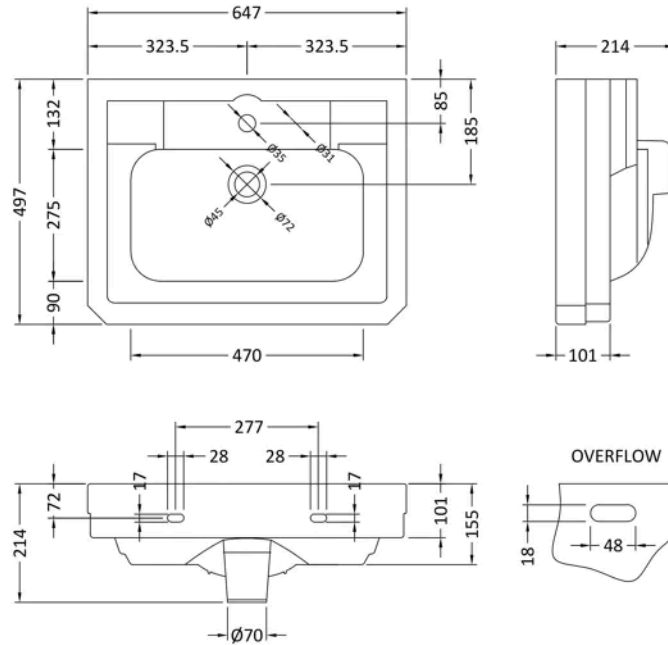

Sales Code: BAYC303

Barcode: 5056817724078

Brand: Bayswater

Description: Bayswater 1 Tap Hole 640mm Ceramic Rectangular Basin & Pedestal

Product Dimensions

Product	220 x 640 x 500mm (H x W x D)
Packaged	220 x 650 x 500mm (H x W x D)
Nett Weight	17.9 kg
Packaged Weight	18.4 kg

Product Details

Country of Origin	China
Product Material	Vitreous China
Colour/Finish	White
Style	Traditional
Bottle Trap Included	No
Ce Certified	Yes
Inner Bowl Height	140 mm
No. Of Tapholes	1
Number Of Bowls	1
Overflow Cover Included	Yes
Overflow Included	Yes
Tap Included	No
Waste Included	No