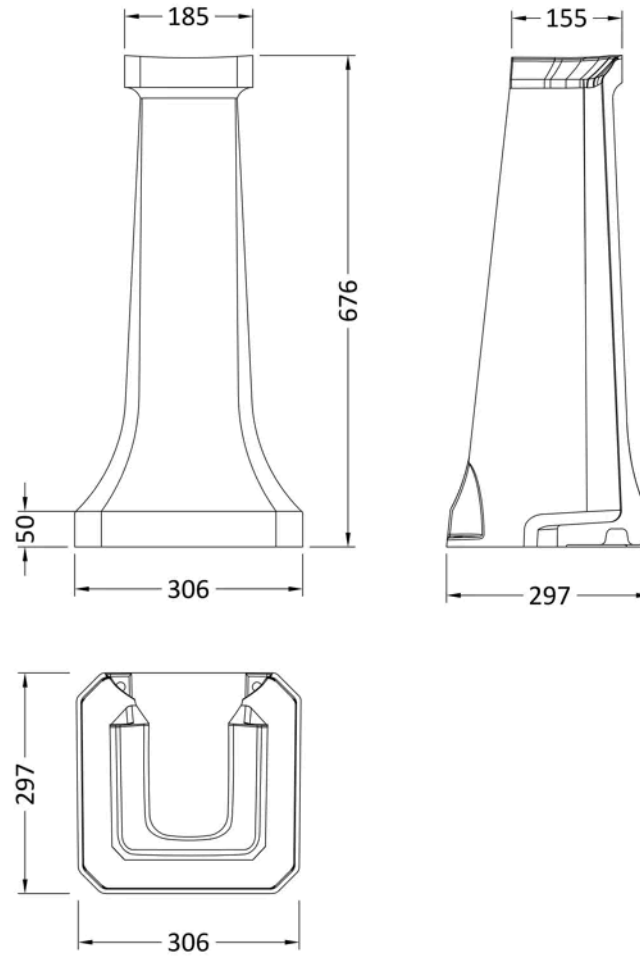

Sales Code: BAYC309

Barcode: 5056817724108

Brand: Bayswater

Description: Bayswater 685mm White Traditional Full Pedestal

Product Dimensions

Product	685 x 260 x 265mm (H x W x D)
Packaged	690 x 315 x 315mm (H x W x D)
Nett Weight	12.4 kg
Packaged Weight	12.9 kg

Product Details

Country of Origin	China
Product Material	Vitreous China
Colour/Finish	White
Mount Type	Floor
Style	Traditional
Ce Certified	Yes