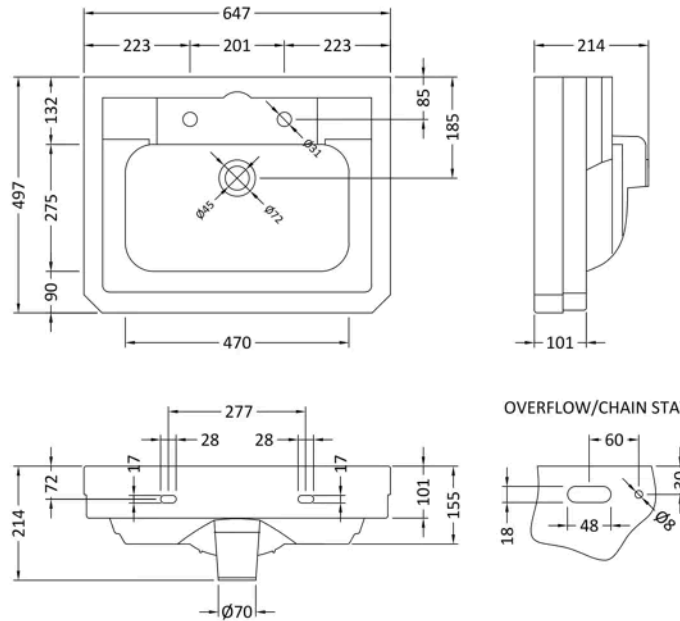

Sales Code: BAYC301

Barcode: 5056817724085

Brand: Bayswater

Description: Bayswater 2 Tap Holes 640mm Ceramic Rectangular Basin & Pedestal

Product Dimensions

Product	220 x 640 x 500mm (H x W x D)
Packaged	220 x 650 x 500mm (H x W x D)
Nett Weight	17.9 kg
Packaged Weight	18.4 kg

Product Details

Country of Origin	China
Product Material	Vitreous China
Colour/Finish	White
Style	Traditional
Bottle Trap Included	No
Ce Certified	Yes
Inner Bowl Height	140 mm
No. Of Tapholes	2
Number Of Bowls	1
Overflow Cover Included	Yes
Overflow Included	Yes
Tap Included	No
Waste Included	No