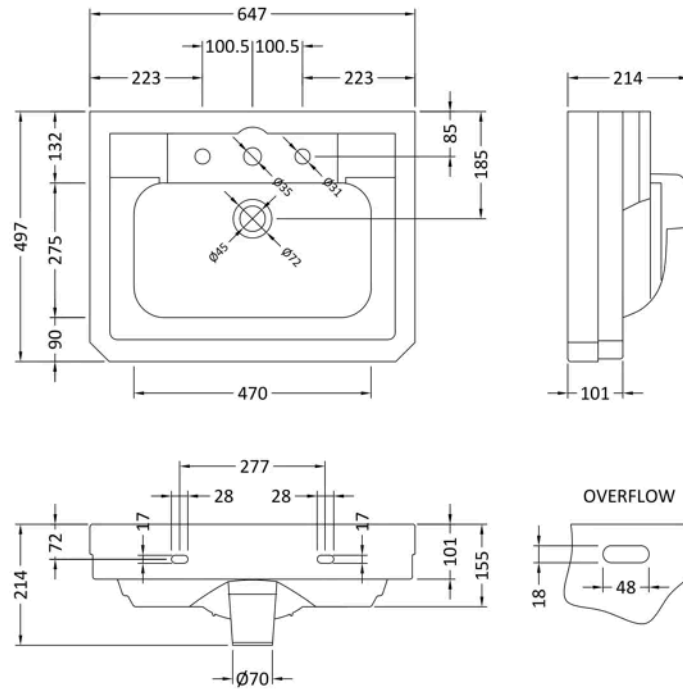

Sales Code: BAYC324

Barcode: 5056817724092

Brand: Bayswater

Description: Bayswater 3 Tap Holes 640mm Ceramic Rectangular Basin & Pedestal

Product Dimensions

Product	220 x 640 x 500mm (H x W x D)
Packaged	220 x 650 x 500mm (H x W x D)
Nett Weight	17.9 kg
Packaged Weight	18.4 kg

Product Details

Country of Origin	China
Product Material	Vitreous China
Colour/Finish	White
Style	Traditional
Bottle Trap Included	No
Ce Certified	Yes
Inner Bowl Height	140 mm
No. Of Tapholes	3
Number Of Bowls	1
Overflow Cover Included	Yes
Overflow Included	Yes
Tap Included	No
Waste Included	No