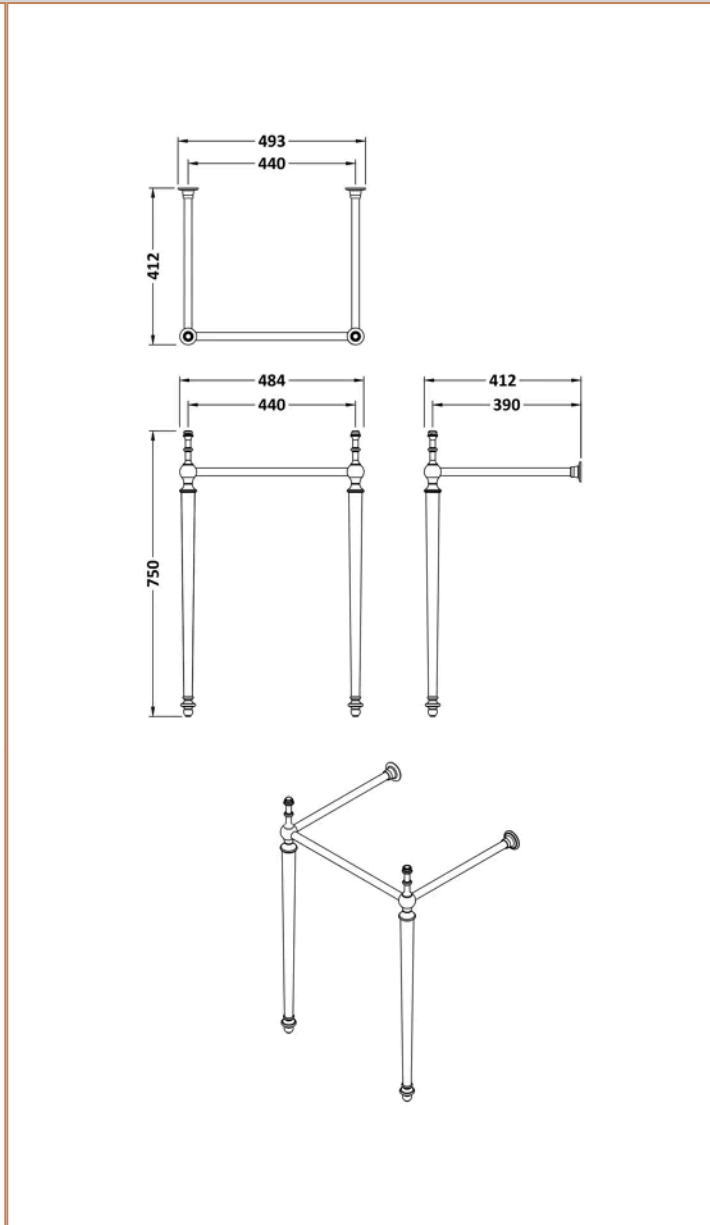

**Sales Code:** BAYA025

**Barcode:** 5056211873099

**Brand:** Bayswater

**Description:** Bayswater Basin Frame

**Product Dimensions**

Product	745 x 514 x 413mm (H x W x D)
Packaged	800 x 540 x 100mm (H x W x D)
Nett Weight	5 kg
Packaged Weight	5 kg

**Packaging Details**

Label Size (mm)	50 x 100
Label Colour	White
Label Qty	2.0000

**Product Details**

Country of Origin	China
Product Material	Stainless Steel
Colour/Finish	Chrome
Style	Traditional
Fixings Included	No