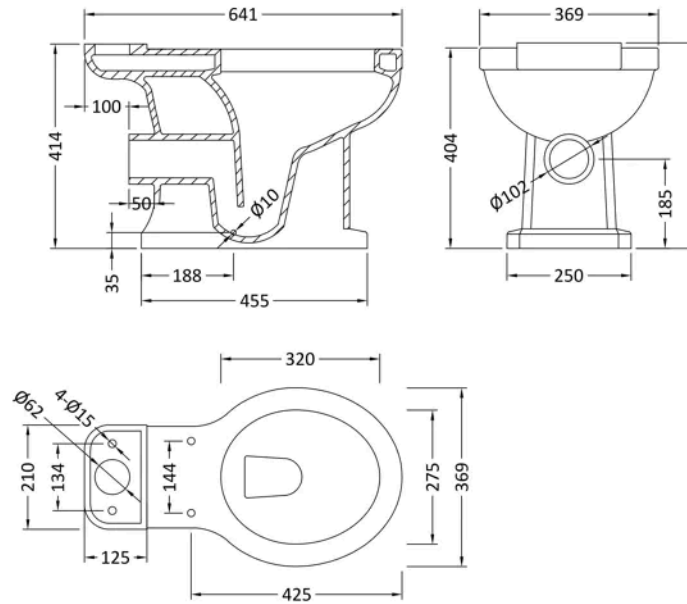

Sales Code: BAYC314

Barcode: 5056817724054

Brand: Bayswater

Description: Bayswater Traditional Close Coupled Pan

Product Dimensions

Product	410 x 365 x 640mm (H x W x D)
Packaged	482 x 392 x 650mm (H x W x D)
Nett Weight	20 kg
Packaged Weight	20 kg

Product Details

Country of Origin	China
Product Material	Vitreous China
Colour/Finish	White
Style	Traditional
Ce Certified	Yes
Includes Seat	No
Pan Type	Comfort Height