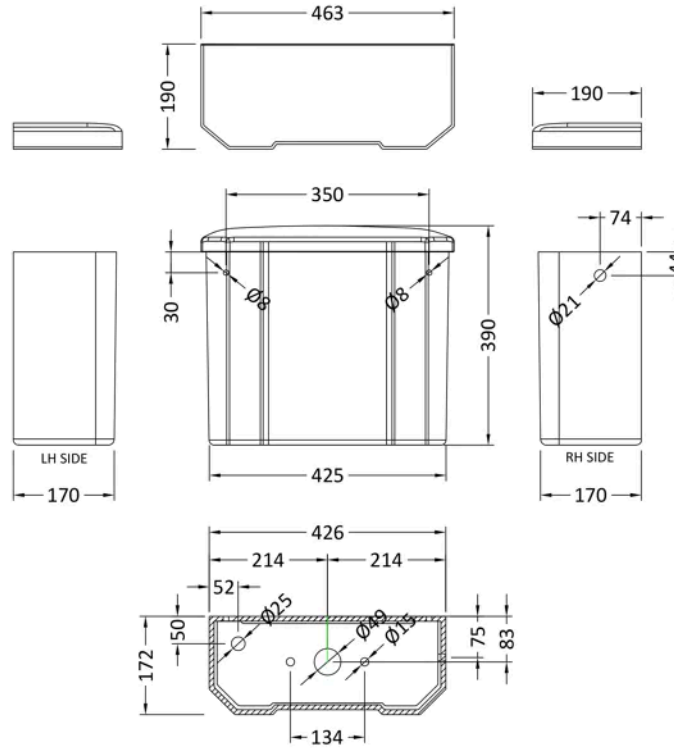

Sales Code: BAYC315

Barcode: 5056817724061

Brand: Bayswater

Description: Bayswater Traditional Close Coupled Cistern & Fittings

Product Dimensions

Product	387 x 460 x 190mm (H x W x D)
Packaged	447 x 205 x 470mm (H x W x D)
Nett Weight	15 kg
Packaged Weight	15 kg

Product Details

Country of Origin	China
Product Material	Vitreous China
Colour/Finish	White
Style	Traditional
Ce Certified	Yes
Cistern Fittings	Loose Single 6L
Cistern Lever Type	Ceramic / Chrome Plated
Flush Operating Type	Lever
Includes Seat	No
Pan Type	Comfort Height