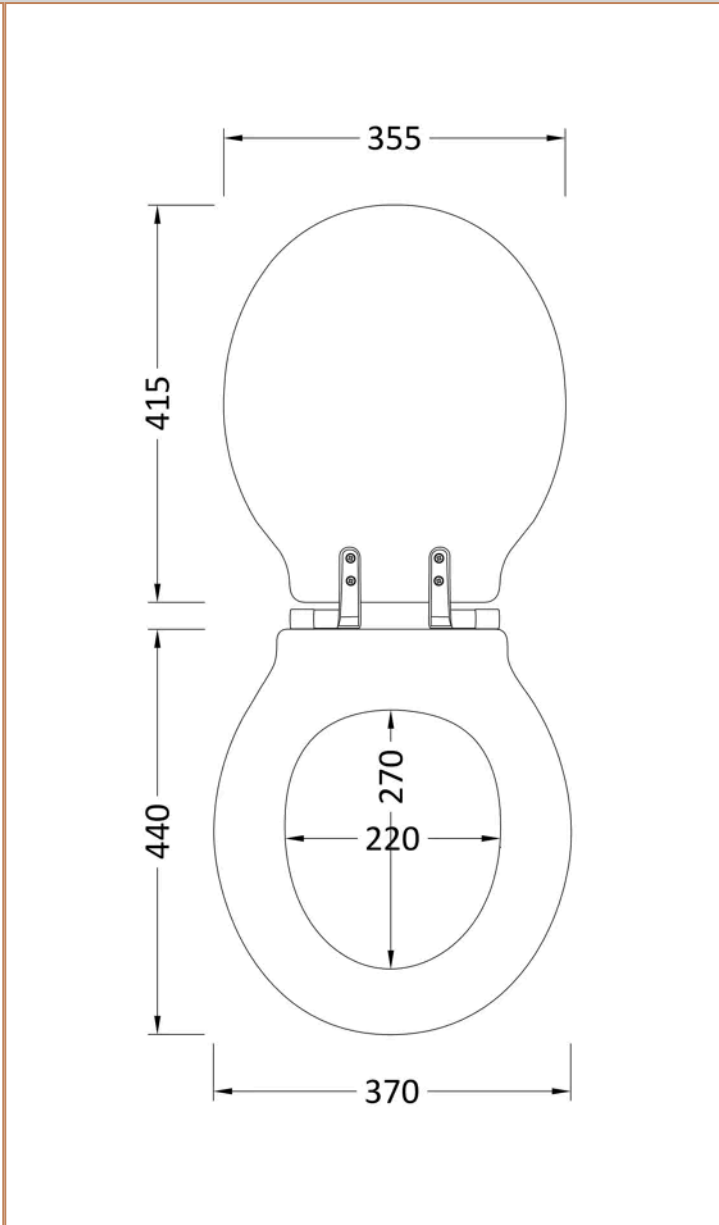

**Sales Code:** BAYTS001

**Barcode:** 5056817725013

**Brand:** Bayswater

**Description:** Bayswater Westcott Traditional D-Shaped Soft Close Toilet Seat

**Product Dimensions**

Product	30 x 369 x 419mm (H x W x D)
Packaged	30 x 395 x 495mm (H x W x D)
Nett Weight	8 kg
Packaged Weight	8 kg

**Product Details**

Country of Origin	China
Product Material	Mdf Vinyl
Colour/Finish	White
Style	Traditional