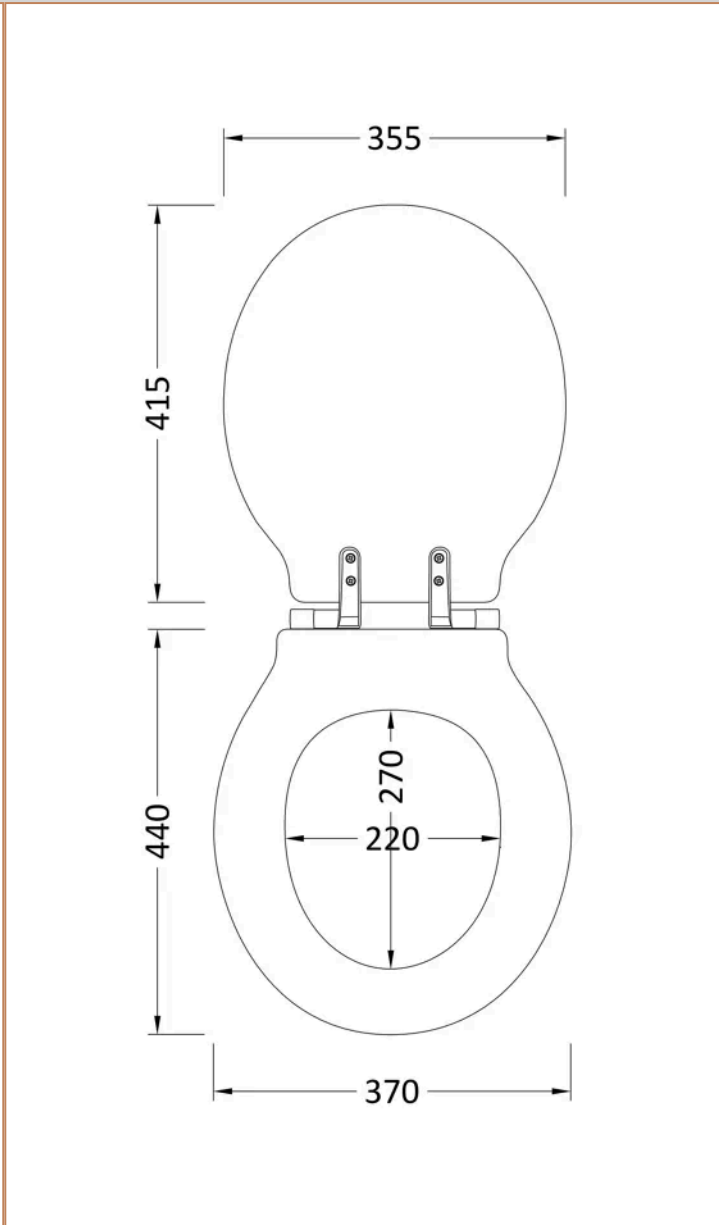

**Sales Code:** BAYTS801

**Barcode:** 5056817727703

**Brand:** Bayswater

**Description:** Bayswater Westcott Traditional D-Shaped Soft Close Toilet Seat

**Product Dimensions**

Product	30 x 369 x 419mm (H x W x D)
Packaged	30 x 395 x 495mm (H x W x D)
Nett Weight	8 kg
Packaged Weight	8 kg

**Product Details**

Country of Origin	China
Product Material	Mdf Vinyl
Colour/Finish	White
Style	Traditional