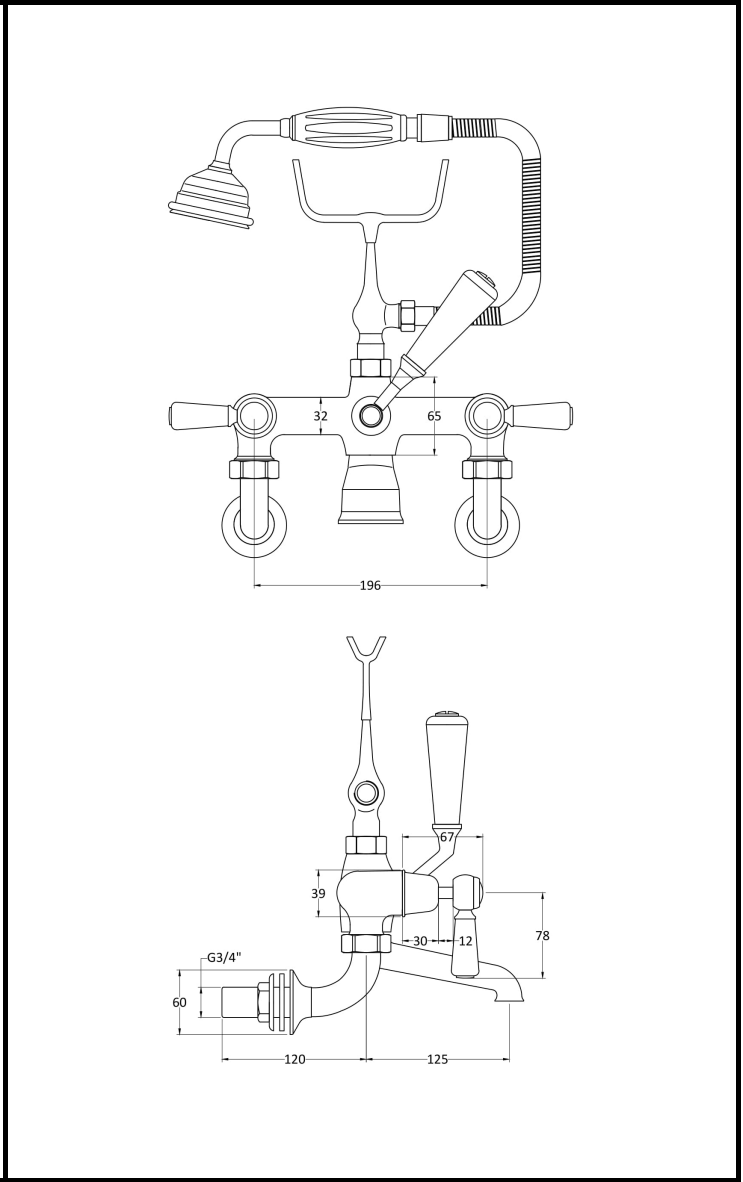

# B A Y S W A T E R

London W.2

**CODE:** BAYT350

**DESCRIPTION:** Wall Mounted Bsm/Lever/Dome Collar

**CATEGORY:** Taps

PRODUCT DIMENSIONS				
Height (mm)	Width (mm)	Depth (mm)	Length (mm)	Nett Wgt Kg
320	350	155		4.7

PACKAGING DIMENSIONS			
Height (mm)	Width (mm)	Depth (mm)	Gross Wgt Kg
330	232	150	4.9

PACKAGING DATA			
Box Colour	White Cardboard Box		
Box Qty	1	Label Colour	White Label
Label Size	100 x 50	Label Qty	1

OUTER BOX DIMENSIONS (If Applicable)				
Height (mm)	Width (mm)	Depth (mm)	Length (mm)	Gross Wgt Kg
330	520	360		23
Barcode	5055275896174			

PRODUCT DETAILS	
Country of Origin	United Kingdom
Fitting Instruction	Yes
Product Material	Brass
Control Type	Manual
Waste Included	Waste Not Included
WRAS Approval	No Approval No. N/A
Operating Pressure (bar)	0.2
Valve/Cartridge Type	1/4 Turn Ceramic Disc

Colour/Finish	Chrome
Mount Type	Wall
Waste Type	Not Applicable
Flow Rates (L/min)	0.1 10.6 0.5 1 41.4 2 59 3 72.8
Pipe Size	22 mm (3/4" Bsp)
Pipe Centres	196mm