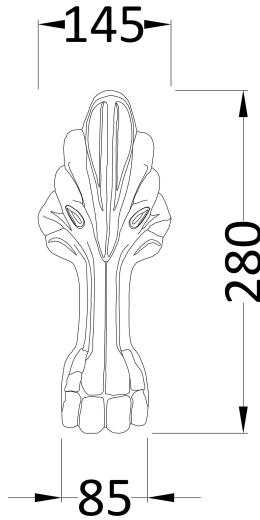

B A Y S W A T E R

London W.2

CODE: BAYB002

DESCRIPTION: Traditional Bath Leg Set (T2c)

CATEGORY: Baths

PRODUCT DIMENSIONS			
Length (mm)	Width (mm)	Height (mm)	Nett Wgt Kg
275	145	280	4.2

PACKAGING DIMENSIONS			
Length (mm)	Width (mm)	Height (mm)	Gross Wgt Kg
500	500	250	4.23

PACKAGING DATA			
Box Colour	Polystyrene Moulded Box		
Box Qty	1	Label Colour	White Label
Label Size	140 X 100	Label Qty	1

OUTER BOX DIMENSIONS (If Applicable)			
Length (mm)	Width (mm)	Height (mm)	Gross Wgt Kg
Barcode	5055275892527		

PRODUCT DETAILS							
Country of Origin	United Kingdom		Certification	FSC	N/A	CE	N/A
Fitting Instruction	Yes		Material Colour Ref'	Not Applicable			
Product Material	Steel		Material Thickness	N/A			
Volume (Ltr)	N/A		Displaced Capacity	N/A			
Leg Set Inc'	Not Applicable		Waste Inc'	Not Applicable			
Drilled/Undrilled	Not Applicable		Includes Grips	Not Applicable			
Embossed	Not Applicable		No of Tapholes	Not Applicable			
Anti-Slip	Not Applicable						