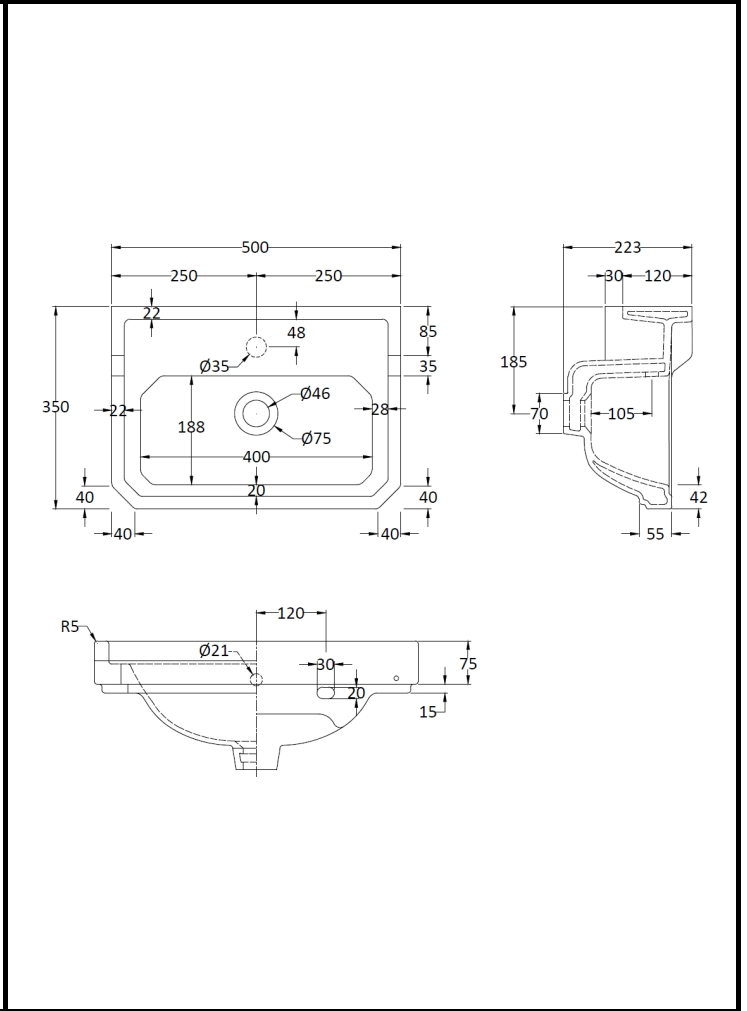

B A Y S W A T E R

London W.2

CODE: BAYC008

DESCRIPTION: Fitzroy 500 Basin 1Th

CATEGORY: Ceramics

PRODUCT DIMENSIONS			
Height (mm)	Width (mm)	Depth (mm)	Nett Wgt Kg
223	500	350	11.3

PACKAGING DIMENSIONS			
Height (mm)	Width (mm)	Depth (mm)	Gross Wgt Kg
287	515	490	11.8

PACKAGING DATA			
Box Colour	White Cardboard Box		
Box Qty	1	Label Colour	Not Applicable
Label Size	100 x 50	Label Qty	0

OUTER BOX DIMENSIONS (If Applicable)			
Height (mm)	Width (mm)	Depth (mm)	Gross Wgt Kg
Barcode	5055275892220		

PRODUCT DETAILS			
Country of Origin	China		
Fitting Instruction	Yes	Colour	White

Certification	CE	N/A	WRAS	N/A	WRAS Number	N/A
Product Material	Vitreous China					

PANS/BIDETS			
Trap Style	Not Applicable	Includes Seat	Not Applicable

BASINS			
Tap Hole	One Taphole	Chain Stay Hole	Yes
Template	Not Required	Waste Type Req'd	Slotted
Overflow Incl.	Yes	Overflow Cover	Yes
Inner Bowl Depth	140mm	Inner Bowl Width	395mm
Inner Bowl Height	140mm		