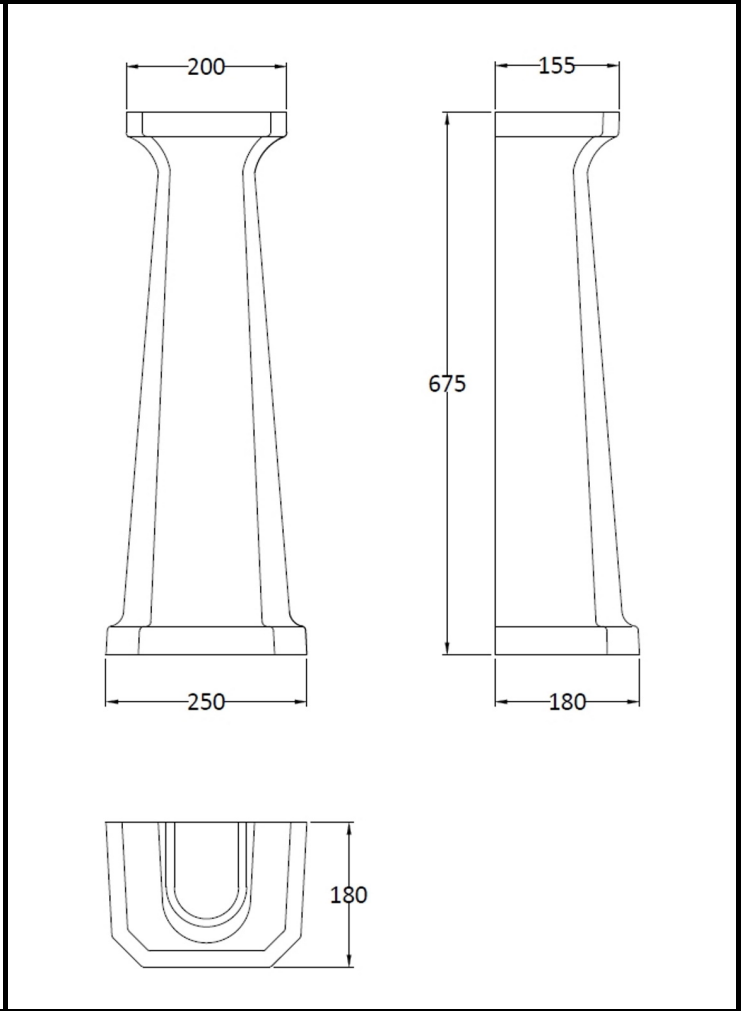

B A Y S W A T E R

London W.2

CODE: BAYC002

DESCRIPTION: Full Pedestal

CATEGORY: Ceramics

PRODUCT DIMENSIONS			
Height (mm)	Width (mm)	Depth (mm)	Nett Wgt Kg
675	250	180	11

PACKAGING DIMENSIONS			
Height (mm)	Width (mm)	Depth (mm)	Gross Wgt Kg
140	285	715	11.6

PACKAGING DATA			
Box Colour	White Cardboard Box		
Box Qty	1	Label Colour	Not Applicable
Label Size	100 x 50	Label Qty	0

OUTER BOX DIMENSIONS (If Applicable)			
Height (mm)	Width (mm)	Depth (mm)	Gross Wgt Kg
Barcode	5055275892152		

BASINS			
Tap Hole	Not Applicable	Chain Stay Hole	Not Applicable
Template	Not Applicable	Waste Type Req'd	Not Applicable
Overflow Incl.	Not Applicable	Overflow Cover	Not Applicable
Inner Bowl Depth	N/A	Inner Bowl Width	N/A
Inner Bowl Height	N/A		