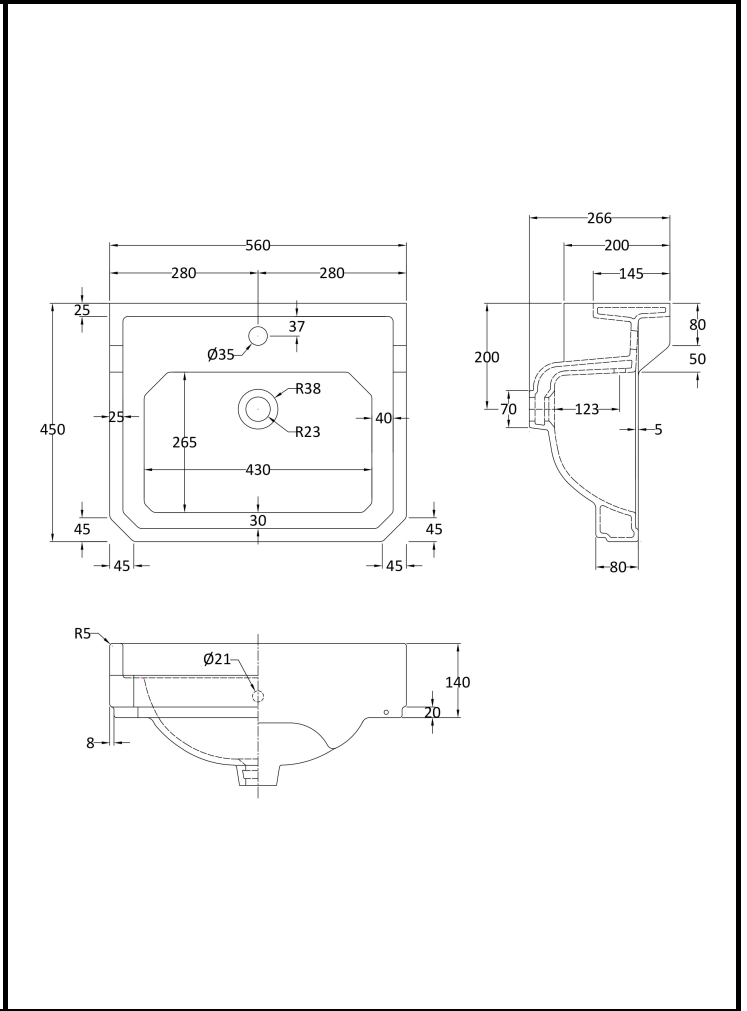

B A Y S W A T E R

London W.2

CODE: BAYC005

DESCRIPTION: Fitzroy 560 Basin 1Th

CATEGORY: Ceramics

PRODUCT DIMENSIONS			
Height (mm)	Width (mm)	Depth (mm)	Nett Wgt Kg
266	560	450	17.5

PACKAGING DIMENSIONS			
Height (mm)	Width (mm)	Depth (mm)	Gross Wgt Kg
287	575	490	18

PACKAGING DATA			
Box Colour	White Cardboard Box		
Box Qty	1	Label Colour	Not Applicable
Label Size	100 x 50	Label Qty	0

OUTER BOX DIMENSIONS (If Applicable)			
Height (mm)	Width (mm)	Depth (mm)	Gross Wgt Kg
Barcode	5055275892190		

PRODUCT DETAILS			
Country of Origin	China		
Fitting Instruction	Yes	Colour	White

Certification	CE	N/A	WRAS	N/A	WRAS Number	N/A
Product Material	Vitreous China					

PANS/BIDETS			
Trap Style	Not Applicable	Includes Seat	Not Applicable

BASINS			
Tap Hole	One Taphole	Chain Stay Hole	Yes
Template	Not Required	Waste Type Req'd	Slotted
Overflow Incl.	Yes	Overflow Cover	Yes
Inner Bowl Depth	150mm	Inner Bowl Width	425mm
Inner Bowl Height	150mm		