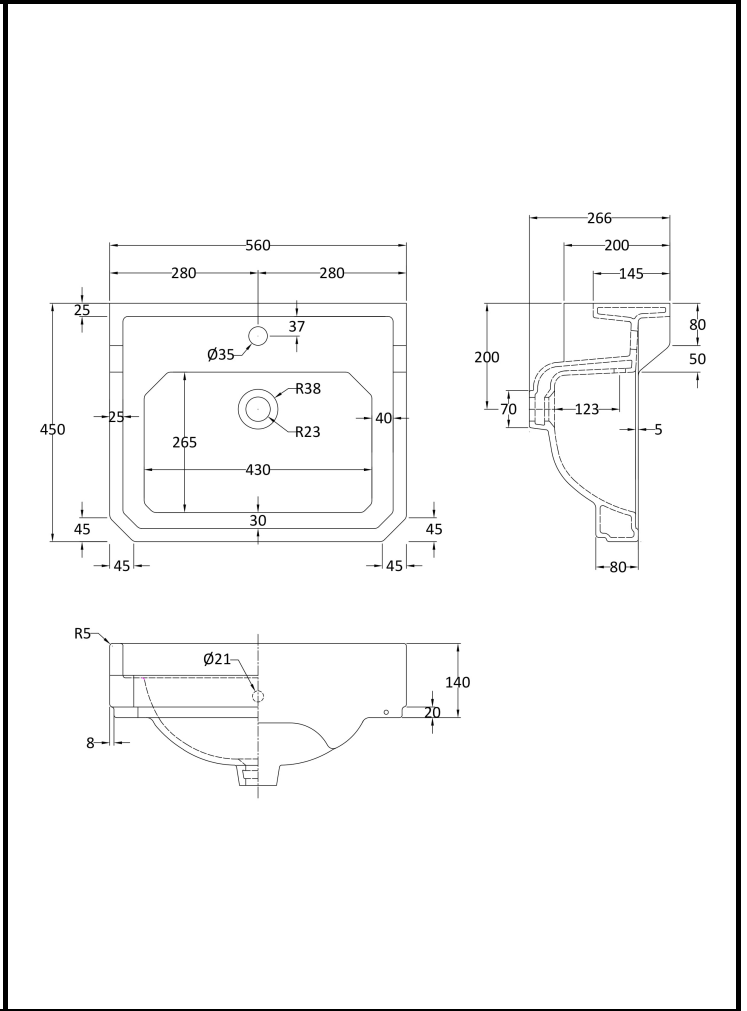

## London W.2

**CODE:** BAYC005

**DESCRIPTION:** Fitzroy 560 Basin 1Th

**CATEGORY:** Ceramics

PRODUCT DIMENSIONS			
Height (mm)	Width (mm)	Depth (mm)	Nett Wgt Kg
266	560	450	17.5

PACKAGING DIMENSIONS			
Height (mm)	Width (mm)	Depth (mm)	Gross Wgt Kg
287	575	490	18

PACKAGING DATA			
Box Colour	White Cardboard Box		
Box Qty	1	Label Colour	Not Applicable
Label Size	100 x 50	Label Qty	0

OUTER BOX DIMENSIONS (If Applicable)			
Height (mm)	Width (mm)	Depth (mm)	Gross Wgt Kg
Barcode	5055275892190		

BASINS			
Tap Hole	One Taphole	Chain Stay Hole	Yes
Template	Not Required	Waste Type Req'd	Slotted
Overflow Incl.	Yes	Overflow Cover	Yes
Inner Bowl Depth	150mm	Inner Bowl Width	425mm
Inner Bowl Height	150mm		