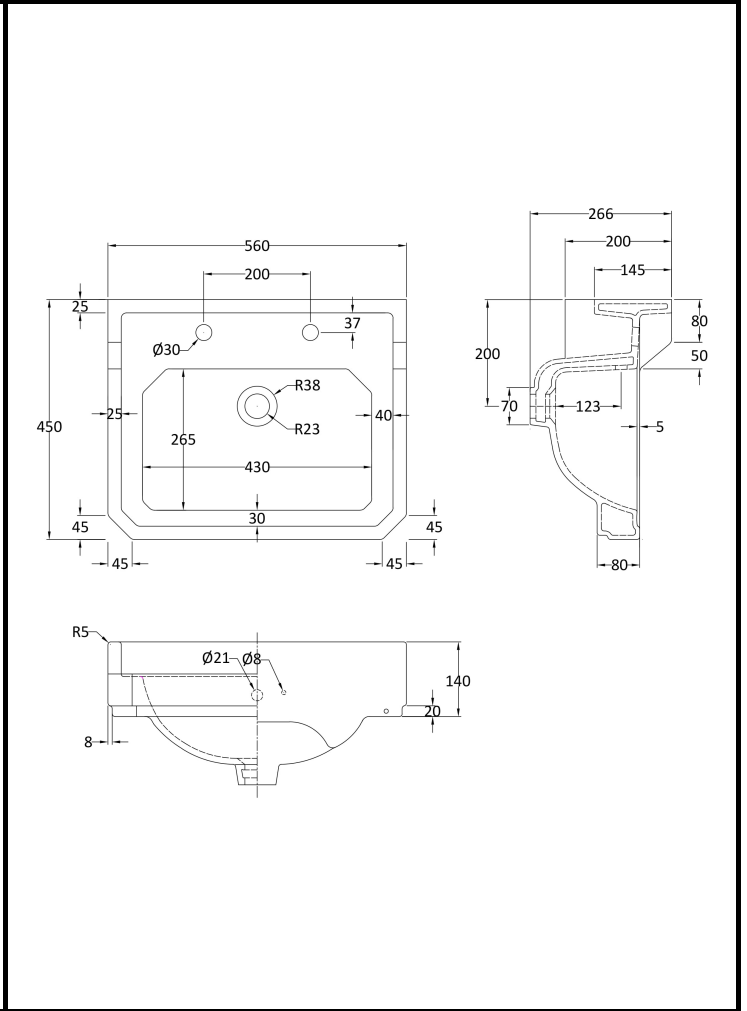

B A Y S W A T E R

London W.2

CODE: BAYC004

DESCRIPTION: Fitzroy 560 Basin 2Th

CATEGORY: Ceramics

PRODUCT DIMENSIONS			
Height (mm)	Width (mm)	Depth (mm)	Nett Wgt Kg
266	560	450	17.3

PACKAGING DIMENSIONS			
Height (mm)	Width (mm)	Depth (mm)	Gross Wgt Kg
287	575	490	17.8

PACKAGING DATA			
Box Colour	White Cardboard Box		
Box Qty	1	Label Colour	Not Applicable
Label Size	100 x 50	Label Qty	0

OUTER BOX DIMENSIONS (If Applicable)			
Height (mm)	Width (mm)	Depth (mm)	Gross Wgt Kg
Barcode	5055275892183		

PRODUCT DETAILS			
Country of Origin	China		
Fitting Instruction	Yes	Colour	White

Certification	CE	N/A	WRAS	N/A	WRAS Number	N/A
Product Material	Vitreous China					

PANS/BIDETS			
Trap Style	Not Applicable	Includes Seat	Not Applicable

BASINS			
Tap Hole	Two Tapholes	Chain Stay Hole	Yes
Template	Not Required	Waste Type Req'd	Slotted
Overflow Incl.	Yes	Overflow Cover	Yes
Inner Bowl Depth	155mm	Inner Bowl Width	420mm
Inner Bowl Height	155mm		