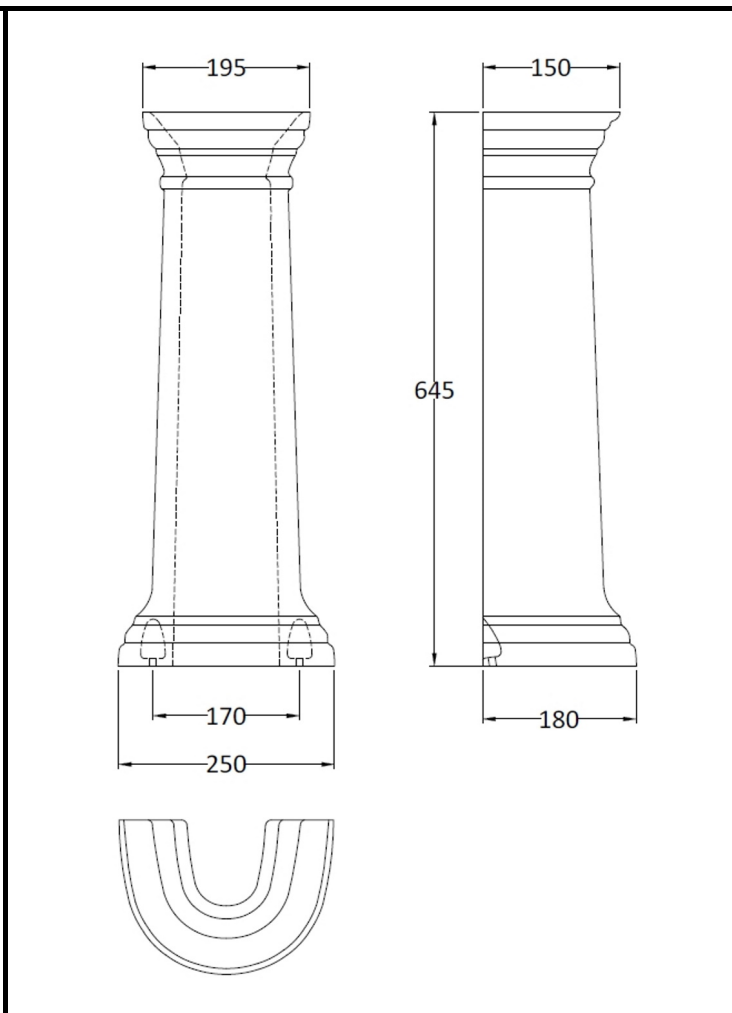

B A Y S W A T E R

London W.2

CODE: BAYC102

DESCRIPTION: Porchester Full Pedestal

CATEGORY: Ceramics

PRODUCT DIMENSIONS			
Height (mm)	Width (mm)	Depth (mm)	Nett Wgt Kg
645	250	180	8.9

PACKAGING DIMENSIONS			
Height (mm)	Width (mm)	Depth (mm)	Gross Wgt Kg
290	660	190	9.4

PACKAGING DATA			
Box Colour	White Cardboard Box		
Box Qty	1	Label Colour	Not Applicable
Label Size	100 x 50	Label Qty	0

OUTER BOX DIMENSIONS (If Applicable)			
Height (mm)	Width (mm)	Depth (mm)	Gross Wgt Kg
Barcode	5055275892374		