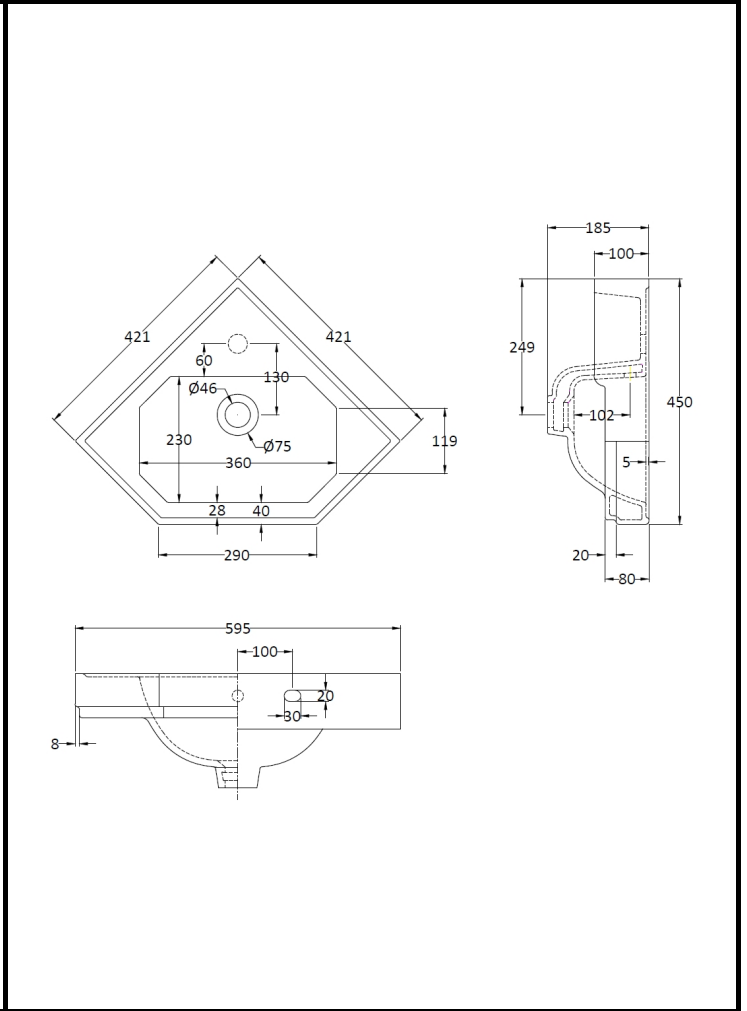

B A Y S W A T E R

London W.2

CODE: BAYC013

DESCRIPTION: Fitzroy Corner Basin

CATEGORY: Ceramics

PRODUCT DIMENSIONS			
Height (mm)	Width (mm)	Depth (mm)	Nett Wgt Kg
185	593	450	9

PACKAGING DIMENSIONS			
Height (mm)	Width (mm)	Depth (mm)	Gross Wgt Kg
210	400	440	9.5

PACKAGING DATA			
Box Colour	White Cardboard Box		
Box Qty	1	Label Colour	Not Applicable
Label Size	100 x 50	Label Qty	0

OUTER BOX DIMENSIONS (If Applicable)			
Height (mm)	Width (mm)	Depth (mm)	Gross Wgt Kg
Barcode	5055275892251		

PRODUCT DETAILS			
Country of Origin	China		
Fitting Instruction	Yes	Colour	White

Certification	CE	N/A	WRAS	N/A	WRAS Number	N/A
Product Material	Vitreous China					

PANS/BIDETS			
Trap Style	Not Applicable	Includes Seat	Not Applicable

BASINS			
Tap Hole	One Taphole	Chain Stay Hole	Yes
Template	Not Required	Waste Type Req'd	Slotted
Overflow Incl.	Yes	Overflow Cover	Yes
Inner Bowl Depth	140mm	Inner Bowl Width	360mm
Inner Bowl Height	140mm		