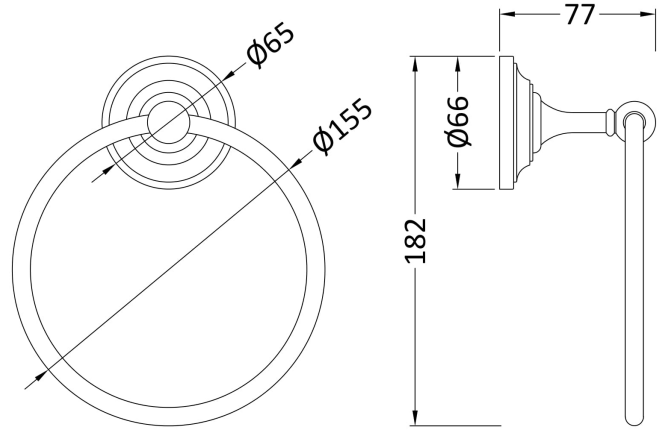

# B A Y S W A T E R

London W.2

**CODE:** BAYA008

**DESCRIPTION:** Traditional Towel Ring

**CATEGORY:** Wastes & Extras

## PRODUCT DIMENSIONS

Height (mm)	Width (mm)	Length (mm)	Depth (mm)	Nett Wgt Kg
165	165		84	0.31

## PACKAGING DIMENSIONS

Height (mm)	Width (mm)	Depth (mm)	Gross Wgt Kg
	170	180	0.31

## OUTER BOX DIMENSIONS (If Applicable)

Height (mm)	Width (mm)	Length (mm)	Depth (mm)	Gross Wgt Kg
320	855			
Barcode	5055275890479			