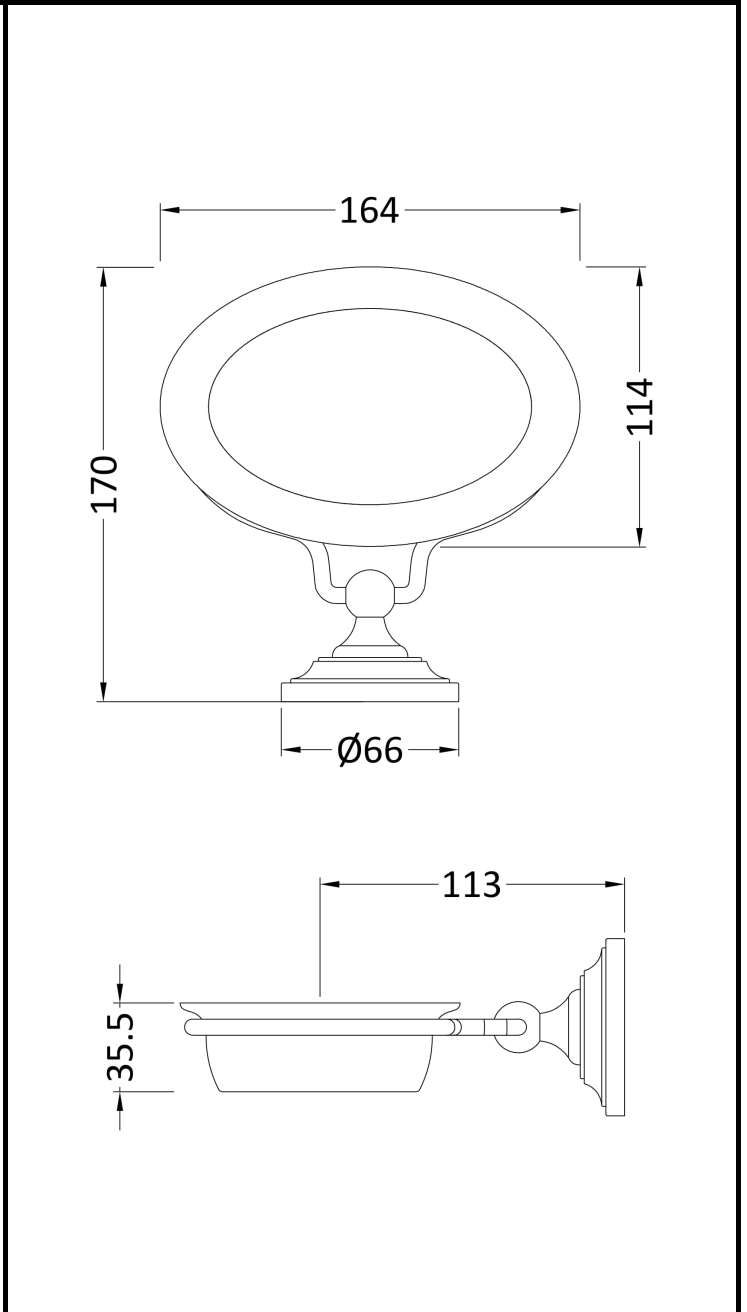

B A Y S W A T E R

London W.2

CODE: BAYA006

DESCRIPTION: Traditional Soap Dish

CATEGORY: Wastes & Extras

PRODUCT DIMENSIONS				
Height (mm)	Width (mm)	Length (mm)	Depth (mm)	Nett Wgt Kg
56	160		159	1

PACKAGING DIMENSIONS			
Height (mm)	Width (mm)	Depth (mm)	Gross Wgt Kg
	165	100	1

PACKAGING DATA			
Box Colour	White Cardboard Box		
Box Qty	1	Label Colour	White Label
Label Size	100 x 50	Label Qty	2

OUTER BOX DIMENSIONS (If Applicable)				
Height (mm)	Width (mm)	Length (mm)	Depth (mm)	Gross Wgt Kg
560	370			
Barcode	5055275890486			

PRODUCT DETAILS	
Country of Origin	China
Fitting Instruction	No
Product Material	Brass; Ceramic
Heating Element Wattage	Not Applicable

CE Certification	N/A
Colour/Finish	Chrome / White
Product Diameter	Not Applicable
Connection Size	Not Applicable