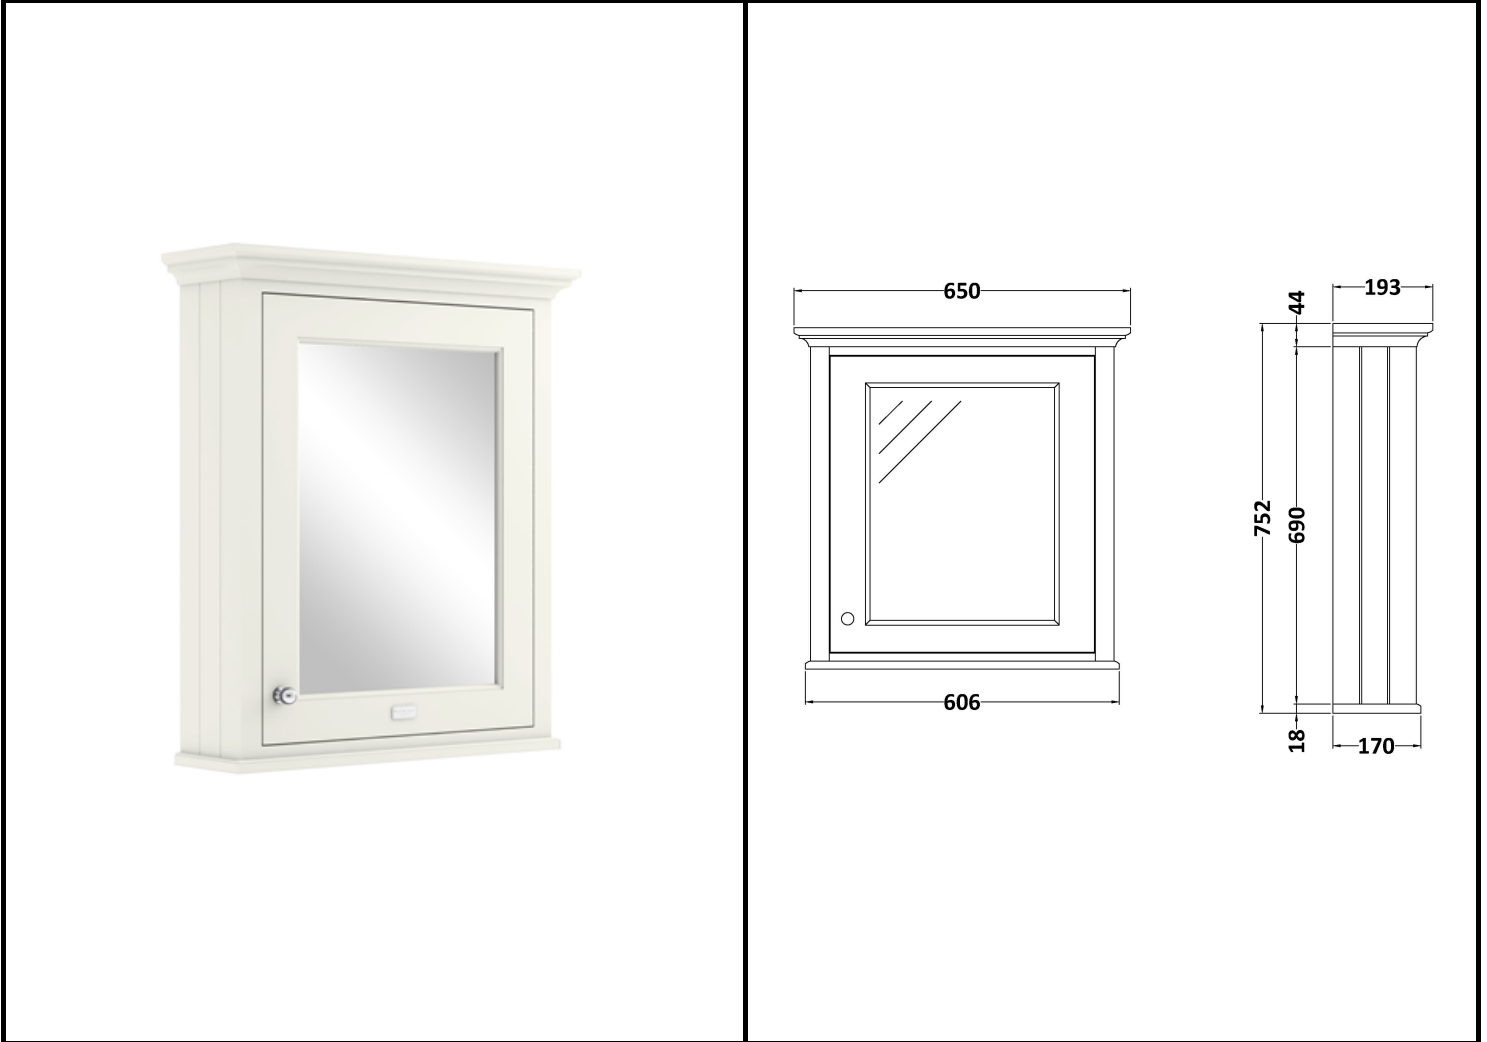

# B A Y S W A T E R

London W.2

**CODE:** BAYF130

**DESCRIPTION:** 600 Mirror Wall Cabinet

**CATEGORY:** Furniture

### PRODUCT DIMENSIONS

Height (mm)	Width (mm)	Depth (mm)	Nett Wgt Kg
752	650	193	24