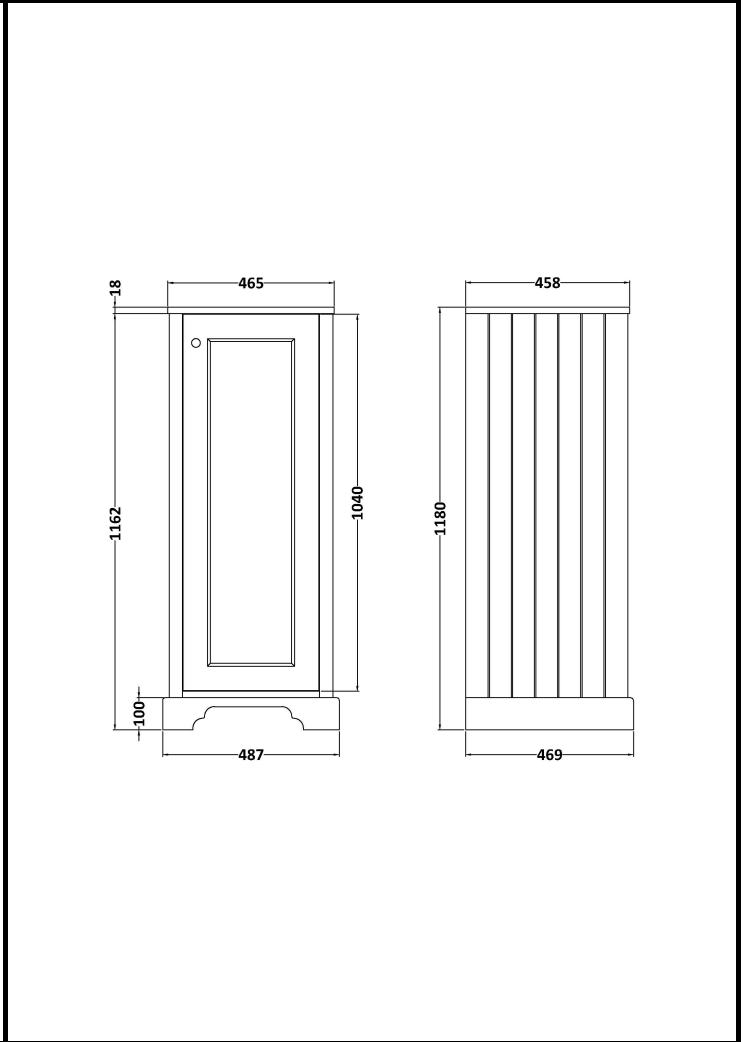

B A Y S W A T E R

London W.2

CODE: BAYF118

DESCRIPTION: 465 Tall Boy Cabinet

CATEGORY: Furniture

PRODUCT DIMENSIONS			
Height (mm)	Width (mm)	Depth (mm)	Nett Wgt Kg
1180	487	469	39.5

PACKAGING DIMENSIONS			
Height (mm)	Width (mm)	Depth (mm)	Gross Wgt Kg
1205	530	505	40

PACKAGING DATA			
Box Colour	White Cardboard Box		
Box Qty	1	Label Colour	White Label
Label Size	116 X 50	Label Qty	2

OUTER BOX DIMENSIONS (If Applicable)			
Height (mm)	Width (mm)	Depth (mm)	Gross Wgt Kg
Barcode	5055275892985		

PRODUCT DETAILS	
Country of Origin	Ukraine
Fitting Instruction	Yes
Constr' Method	Cam & Wood Dowel
Cabinet Finish	MFC Painted Matt
Cab Thickness (mm)	16
Drawer Included	No
No of Shelves	2
Hinge Inc'	Yes
Fixings Inc'	Not Required
Handle Inc'	Yes
Handle Type	Knob

Certification	FSC	Yes	CE	Yes
Colour	Pointing White			
Constr' Type	Rigid			
Fascia Finish	Mdf Painted Matt			
Fas Thickness (mm)	18			
Drawer Type	Not Applicable			
Hinge Type	95 Degree Inset Clip-On S/C			
Adjustable Legs	Not Applicable			
Handle Style	Traditional			
Waste Shroud	Not Applicable			