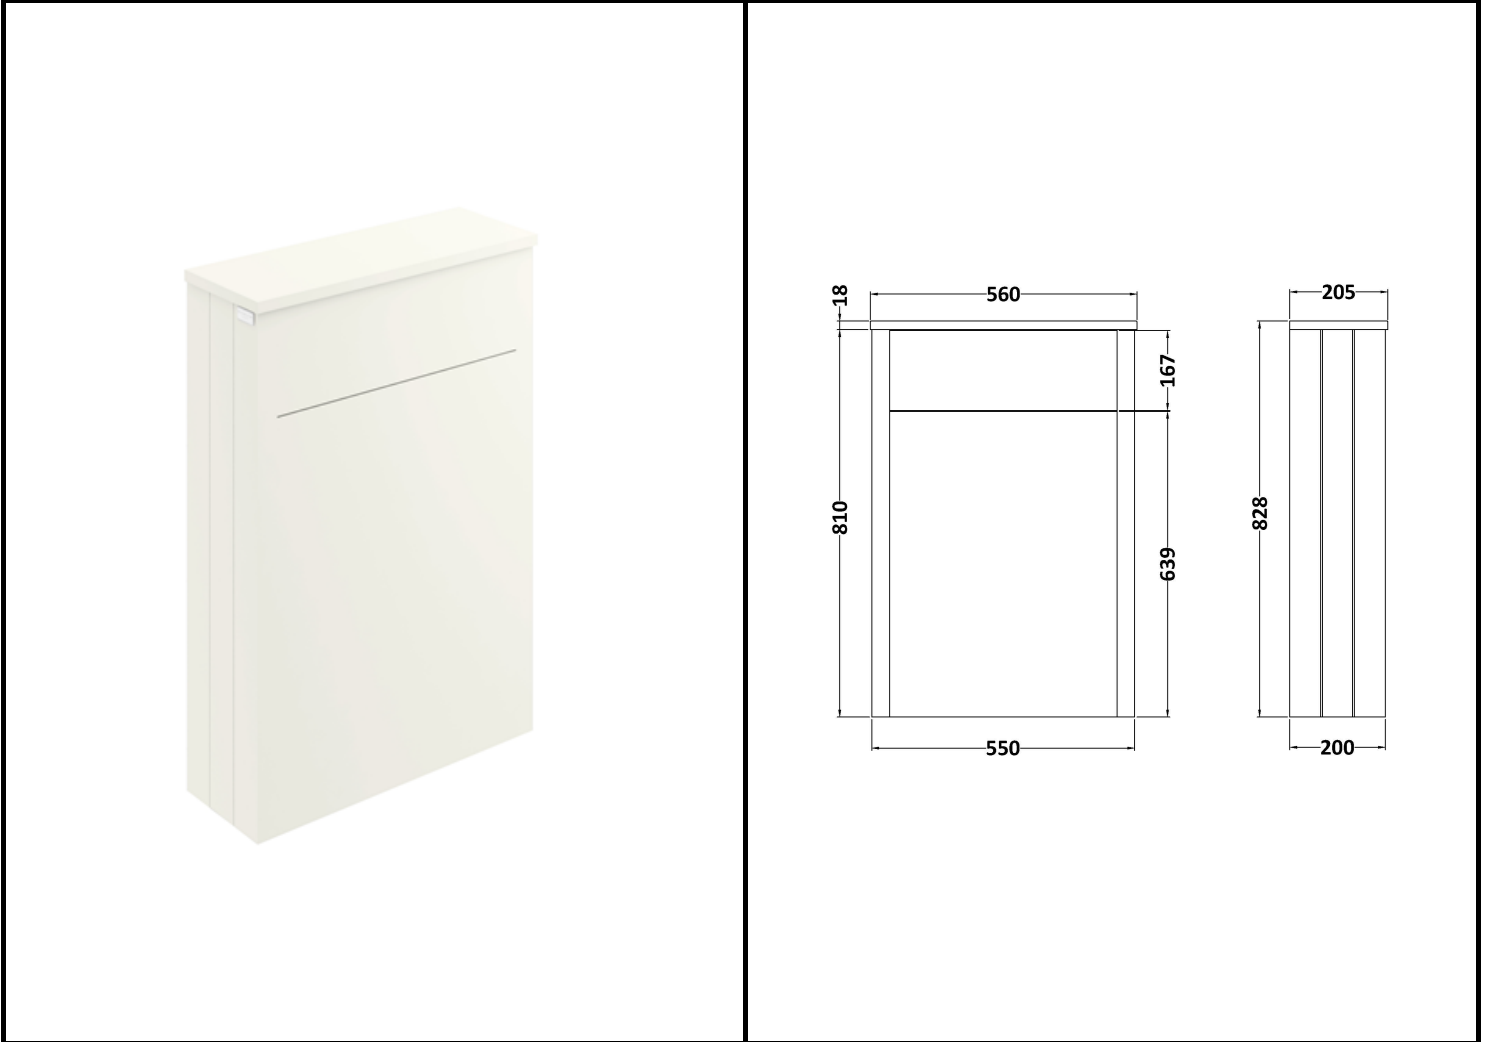

B A Y S W A T E R

London W.2

CODE: BAYF121

DESCRIPTION: 550 Wc Cabinet

CATEGORY: Furniture

PRODUCT DIMENSIONS

Height (mm)	Width (mm)	Depth (mm)	Nett Wgt Kg
828	560	205	14.5

PACKAGING DIMENSIONS

Height (mm)	Width (mm)	Depth (mm)	Gross Wgt Kg
845	600	230	15

PACKAGING DATA

Box Colour	White Cardboard Box		
Box Qty	1	Label Colour	White Label
Label Size	116 x 50	Label Qty	2

OUTER BOX DIMENSIONS (If Applicable)

Height (mm)	Width (mm)	Depth (mm)	Gross Wgt Kg
Barcode	5055275893012		

PRODUCT DETAILS

Country of Origin	Ukraine			
Fitting Instruction	Yes			
Constr' Method	Cam & Wood Dowel			
Cabinet Finish	MFC Painted Matt			
Cab Thickness (mm)	16			
Drawer Included	Not Applicable			
No of Shelves	Not Applicable			
Hinge Inc'	Not Applicable			
Fixings Inc'	Not Required			
Handle Inc'	Not Applicable			
Handle Type	Not Applicable			
Certification	FSC	Yes	CE	Yes
Colour	Pointing White			
Constr' Type	Rigid			
Fascia Finish	Mdf Painted Matt			
Fas Thickness (mm)	18			
Drawer Type	Not Applicable			
Hinge Type	Not Applicable			
Adjustable Legs	Not Applicable			
Handle Style	Not Applicable			
Waste Shroud	Not Applicable			