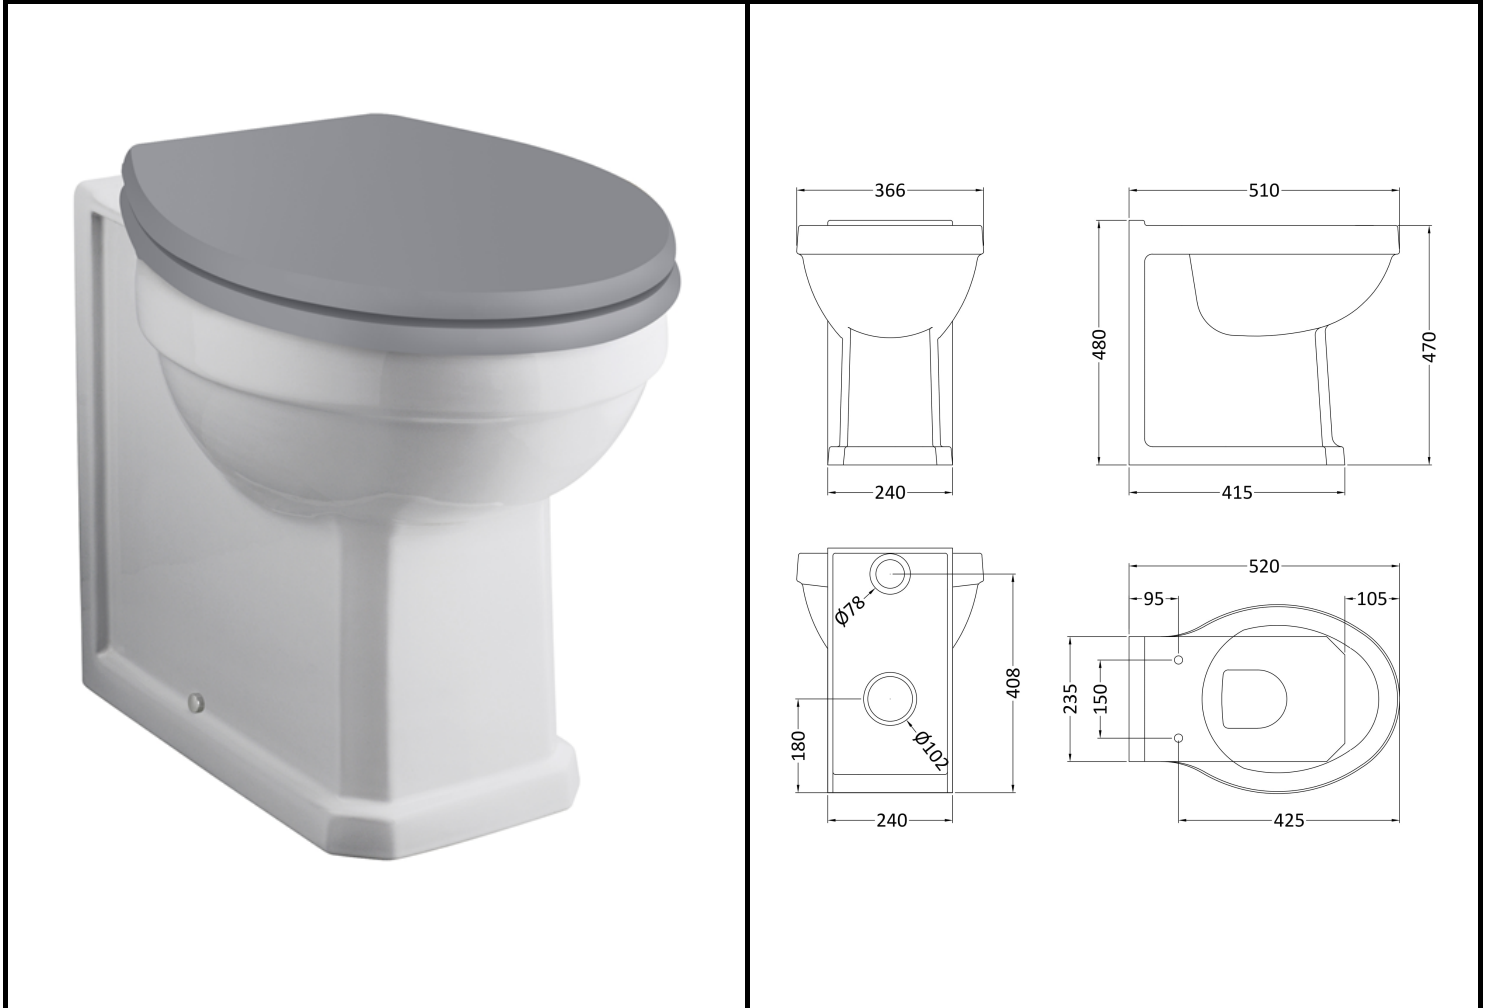

B A Y S W A T E R

London W.2

CODE: BAYC022

DESCRIPTION: Fitzroy Comfort Height Back To Wall Pa **CATEGORY:** Ceramics

PRODUCT DIMENSIONS			
Height (mm)	Width (mm)	Depth (mm)	Nett Wgt Kg
480	370	520	22.8

PACKAGING DIMENSIONS			
Height (mm)	Width (mm)	Depth (mm)	Gross Wgt Kg
490	380	540	23.8

PACKAGING DATA			
Box Colour	White Cardboard Box		
Box Qty	1	Label Colour	Not Applicable
Label Size	100 x 50	Label Qty	0

OUTER BOX DIMENSIONS (If Applicable)			
Height (mm)	Width (mm)	Depth (mm)	Gross Wgt Kg
Barcode	5055275892343		

PRODUCT DETAILS			
Country of Origin	China		
Fitting Instruction	No	Colour	White

Certification	CE	N/A	WRAS	N/A	WRAS Number	N/A
Product Material	Vitreous China					

PANS/BIDETS			
Trap Style	P Trap	Includes Seat	No

BASINS			
Tap Hole	Not Applicable	Chain Stay Hole	Not Applicable
Template	Not Applicable	Waste Type Req'd	Not Applicable
Overflow Incl.	Not Applicable	Overflow Cover	Not Applicable
Inner Bowl Depth	N/A	Inner Bowl Width	N/A
Inner Bowl Height	N/A		