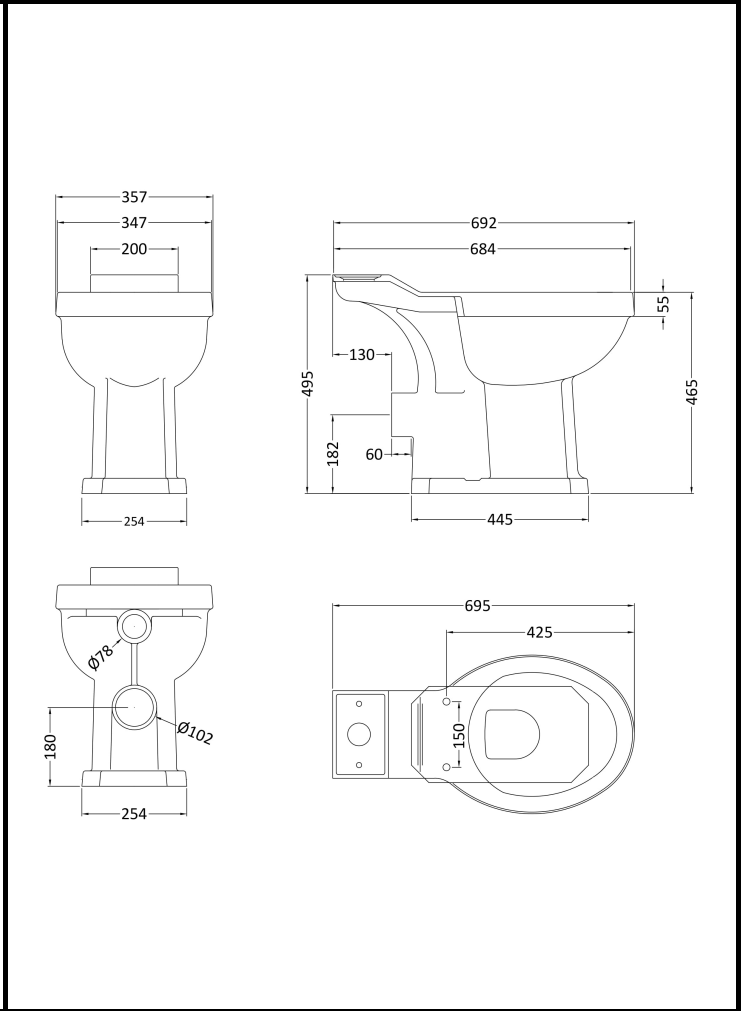

# B A Y S W A T E R

## London W.2

**CODE:** BAYC016

**DESCRIPTION:** Fitzroy Comfort Height Pan (Exc' Seat)

**CATEGORY:** Ceramics

PRODUCT DIMENSIONS			
Height (mm)	Width (mm)	Depth (mm)	Nett Wgt Kg
495	355	700	21

PACKAGING DIMENSIONS			
Height (mm)	Width (mm)	Depth (mm)	Gross Wgt Kg
505	700	380	22

PACKAGING DATA			
Box Colour	White Cardboard Box		
Box Qty	1	Label Colour	Not Applicable
Label Size	100 x 50	Label Qty	0

OUTER BOX DIMENSIONS (If Applicable)			
Height (mm)	Width (mm)	Depth (mm)	Gross Wgt Kg
Barcode	5055275892282		

BASINS			
Tap Hole	Not Applicable	Chain Stay Hole	Not Applicable
Template	Not Applicable	Waste Type Req'd	Not Applicable
Overflow Incl.	Not Applicable	Overflow Cover	Not Applicable
Inner Bowl Depth	N/A	Inner Bowl Width	N/A
Inner Bowl Height	N/A		