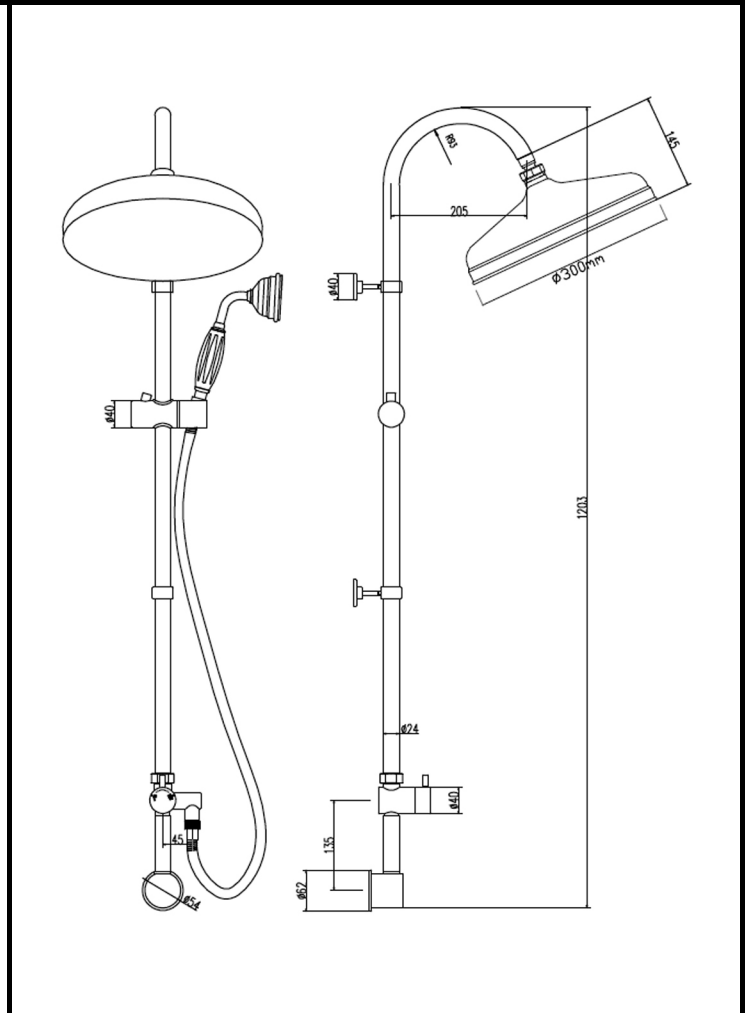

# B A Y S W A T E R

London W.2

**CODE:** BAYS206

**DESCRIPTION:** Rigid Riser Kit With Concealed Elbow

**CATEGORY:** Showers

## PRODUCT DIMENSIONS

Length(mm)	Width (mm)	Height (mm)	Depth (mm)	Nett Wgt Kg
	300	1205	455	14

## PACKAGING DATA

Box Colour	White Cardboard Box		
Box Qty	1	Label Colour	White Label
Label Size	100 x 50	Label Qty	2

## PRODUCT DETAILS

Country of Origin	United Kingdom
Fitting Instruction	Yes
Product Material	Brass/ABS
Mount Type	Wall, Surface
Outlet Elbow Supplied	No
Easy Clean	No
Head Included	Yes
Handset Included	Yes
Body Jets Included	No
No of Body Jets	Not Applicable
Operating Pressure (bar)	1
Valve/Cartridge Type	Not Applicable