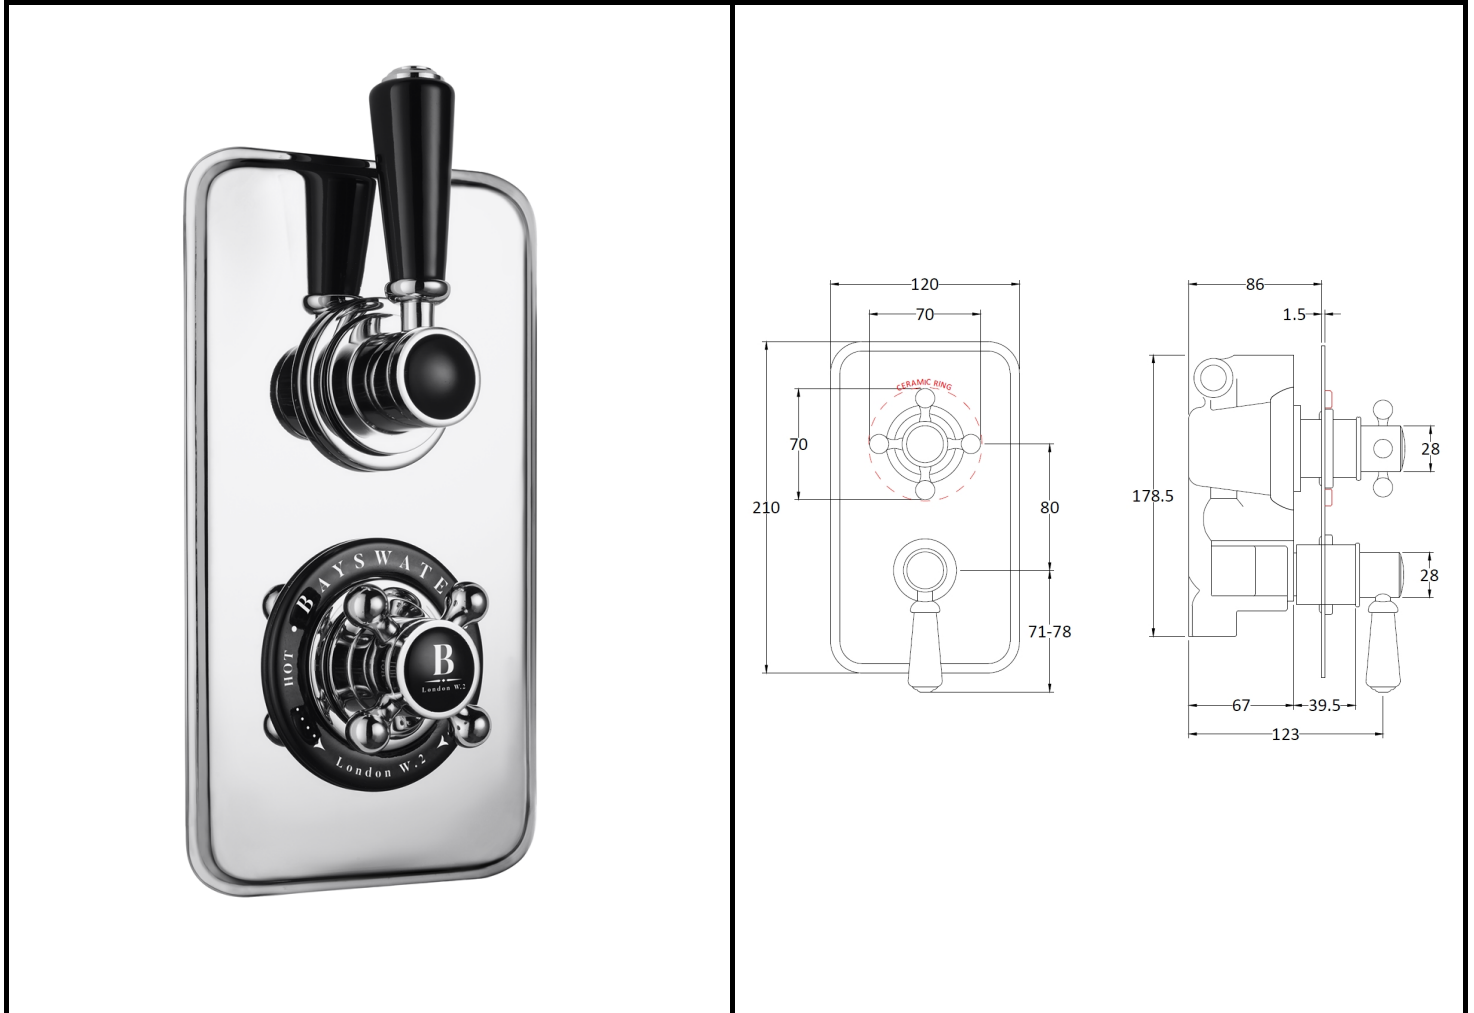

B A Y S W A T E R

London W.2

CODE: BAYS404

DESCRIPTION: Twin Concealed Valve With Diverter

CATEGORY: Showers

PRODUCT DIMENSIONS				
Length(mm)	Width (mm)	Height (mm)	Depth (mm)	Nett Wgt Kg
	120	230	135	3

PACKAGING DIMENSIONS			
Depth (mm)	Width (mm)	Height (mm)	Gross Wgt Kg
250	240	110	3

PACKAGING DATA			
Box Colour	White Cardboard Box		
Box Qty	1	Label Colour	White Label
Label Size	100 x 50	Label Qty	1

OUTER BOX DIMENSIONS (If Applicable)				
Length (mm)	Width (mm)	Height (mm)	Depth (mm)	Gross Wgt Kg
Barcode	5055275889718			

PRODUCT DETAILS	
Country of Origin	United Kingdom
Fitting Instruction	Yes
Product Material	Brass/ABS
Mount Type	Wall
Outlet Elbow Supplied	Not Applicable
Easy Clean	Not Applicable
Head Included	No
Handset Included	No
Body Jets Included	Not Applicable
No of Body Jets	Not Applicable
Operating Pressure (bar)	0.1
Valve/Cartridge Type	1/4 Turn Ceramic Disc

Flow Rates (L/min)	0.1 bar	5.5	0.5 bar	14	1 bar	20	2 bar	29	3 bar	44
TMV2 Approved	No		Approval No.		N/A					
TMV3 Approved	No		Approval No.		N/A					
WRAS Approved	No		Approval No.		N/A					
Head Function	Not Applicable									
Handset Function	Not Applicable									
Body Jet Info	Not Applicable									
Pipe Size	15 mm (1/2" Bsp)									
Pipe Centres	150mm									
Colour/Finish	Chrome									
Hose Included	Not Applicable									