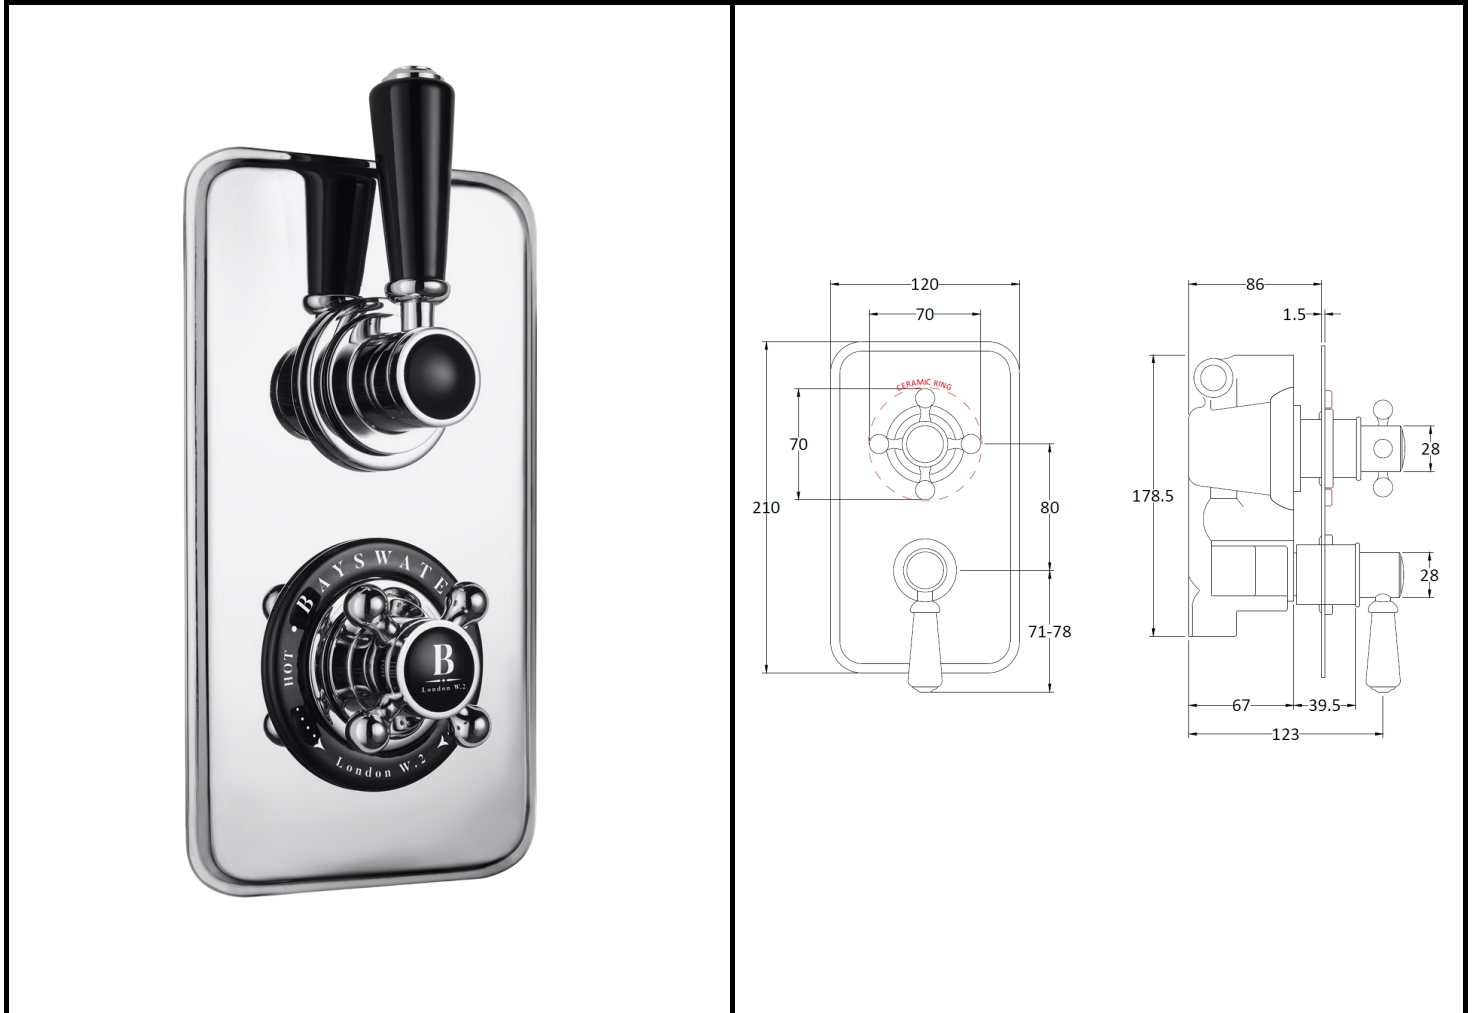

B A Y S W A T E R

London W.2

CODE: BAYS404

DESCRIPTION: Twin Concealed Valve With Diverter

CATEGORY: Showers

PRODUCT DIMENSIONS				
Length(mm)	Width (mm)	Height (mm)	Depth (mm)	Nett Wgt Kg
	120	230	135	3

PACKAGING DIMENSIONS			
Depth (mm)	Width (mm)	Height (mm)	Gross Wgt Kg
250	240	110	3

PACKAGING DATA			
Box Colour	White Cardboard Box		
Box Qty	1	Label Colour	White Label
Label Size	100 x 50	Label Qty	1

OUTER BOX DIMENSIONS (If Applicable)				
Length (mm)	Width (mm)	Height (mm)	Depth (mm)	Gross Wgt Kg
Barcode	5055275889718			

PRODUCT DETAILS	
Country of Origin	United Kingdom
Fitting Instruction	Yes
Product Material	Brass/ABS
Mount Type	Wall
Outlet Elbow Supplied	Not Applicable
Easy Clean	Not Applicable
Head Included	No
Handset Included	No
Body Jets Included	Not Applicable
No of Body Jets	Not Applicable
Operating Pressure (bar)	0.1
Valve/Cartridge Type	1/4 Turn Ceramic Disc

Flow Rates (L/min)	0.1 bar	5.5	0.5 bar	14	1 bar	20	2 bar	29	3 bar	44
TMV2 Approved	No		Approval No.	N/A						
TMV3 Approved	No		Approval No.	N/A						
WRAS Approved	No		Approval No.	N/A						
Head Function	Not Applicable									
Handset Function	Not Applicable									
Body Jet Info	Not Applicable									
Pipe Size	15 mm (1/2" Bsp)									
Pipe Centres	150mm									
Colour/Finish	Chrome									
Hose Included	Not Applicable									