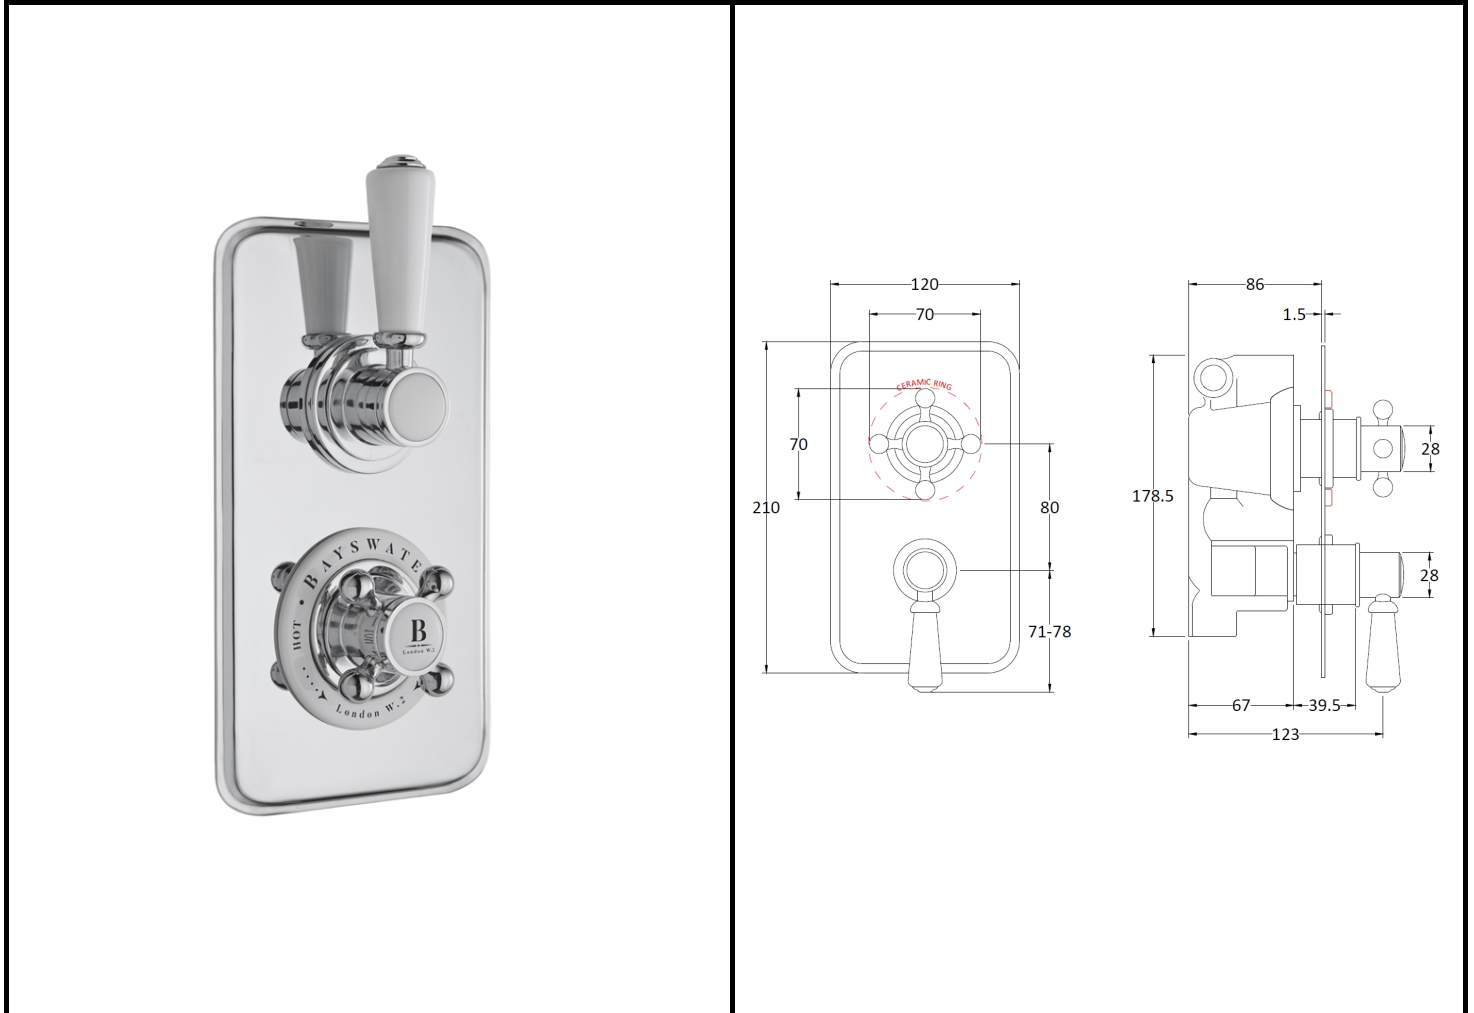

B A Y S W A T E R

London W.2

CODE: BAYS104

DESCRIPTION: Twin Concealed Valve With Diverter

CATEGORY: Showers

PRODUCT DIMENSIONS				
Length(mm)	Width (mm)	Height (mm)	Depth (mm)	Nett Wgt Kg
	120	230	135	3.5

PACKAGING DIMENSIONS			
Depth (mm)	Width (mm)	Height (mm)	Gross Wgt Kg
320	250	110	3.5

PACKAGING DATA			
Box Colour	White Cardboard Box		
Box Qty	1	Label Colour	White Label
Label Size	100 x 50	Label Qty	1

OUTER BOX DIMENSIONS (If Applicable)				
Length (mm)	Width (mm)	Height (mm)	Depth (mm)	Gross Wgt Kg
Barcode	5055275889657			

PRODUCT DETAILS										
Coutry of Origin	United Kingdom									
Fitting Instruction	Yes									
Product Material	Brass/ABS									
Mount Type	Wall									
Outlet Elbow Supplied	Not Applicable									
Easy Clean	Not Applicable									
Head Included	No									
Handset Included	No									
Body Jets Included	Not Applicable									
No of Body Jets	Not Applicable									
Operating Pressure (bar)	0.1									
Valve/Cartridge Type	1/4 Turn Ceramic Disc									
Flow Rates (L/min)	0.1 bar	5.5	0.5 bar	14	1 bar	20	2 bar	29	3 bar	44
TMV2 Approved	No				Approval No.	N/A				
TMV3 Approved	No				Approval No.	N/A				
WRAS Approved	No				Approval No.	N/A				
Head Function	Not Applicable									
Handset Function	Not Applicable									
Body Jet Info	Not Applicable									
Pipe Size	15 mm (1/2" Bsp)									
Pipe Centres	N/A									
Colour/Finish	Chrome									
Hose Included	Not Applicable									