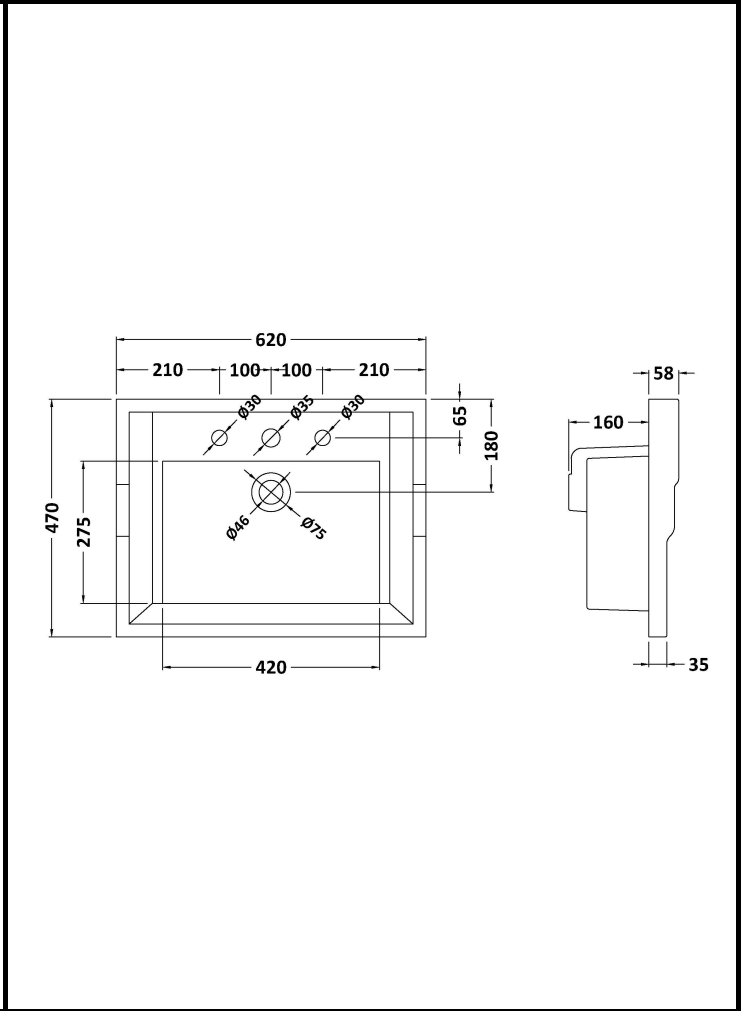

## London W.2

**CODE:** BAYC202

**DESCRIPTION:** 600 Traditional Basin 3Th

**CATEGORY:** Ceramics

PRODUCT DIMENSIONS			
Height (mm)	Width (mm)	Depth (mm)	Nett Wgt Kg
218	620	470	13.2

PACKAGING DIMENSIONS			
Height (mm)	Width (mm)	Depth (mm)	Gross Wgt Kg
260	640	500	13.7

PACKAGING DATA			
Box Colour	White Cardboard Box		
Box Qty	1	Label Colour	White Label
Label Size	100 x 50	Label Qty	2

OUTER BOX DIMENSIONS (If Applicable)			
Height (mm)	Width (mm)	Depth (mm)	Gross Wgt Kg
Barcode	5055275892787		

BASINS			
Tap Hole	Three Tapholes	Chain Stay Hole	No
Template	Not Required	Waste Type Req'd	Slotted
Overflow Incl.	Yes	Overflow Cover	Yes
Inner Bowl Depth	135mm	Inner Bowl Width	420mm
Inner Bowl Height	135mm		