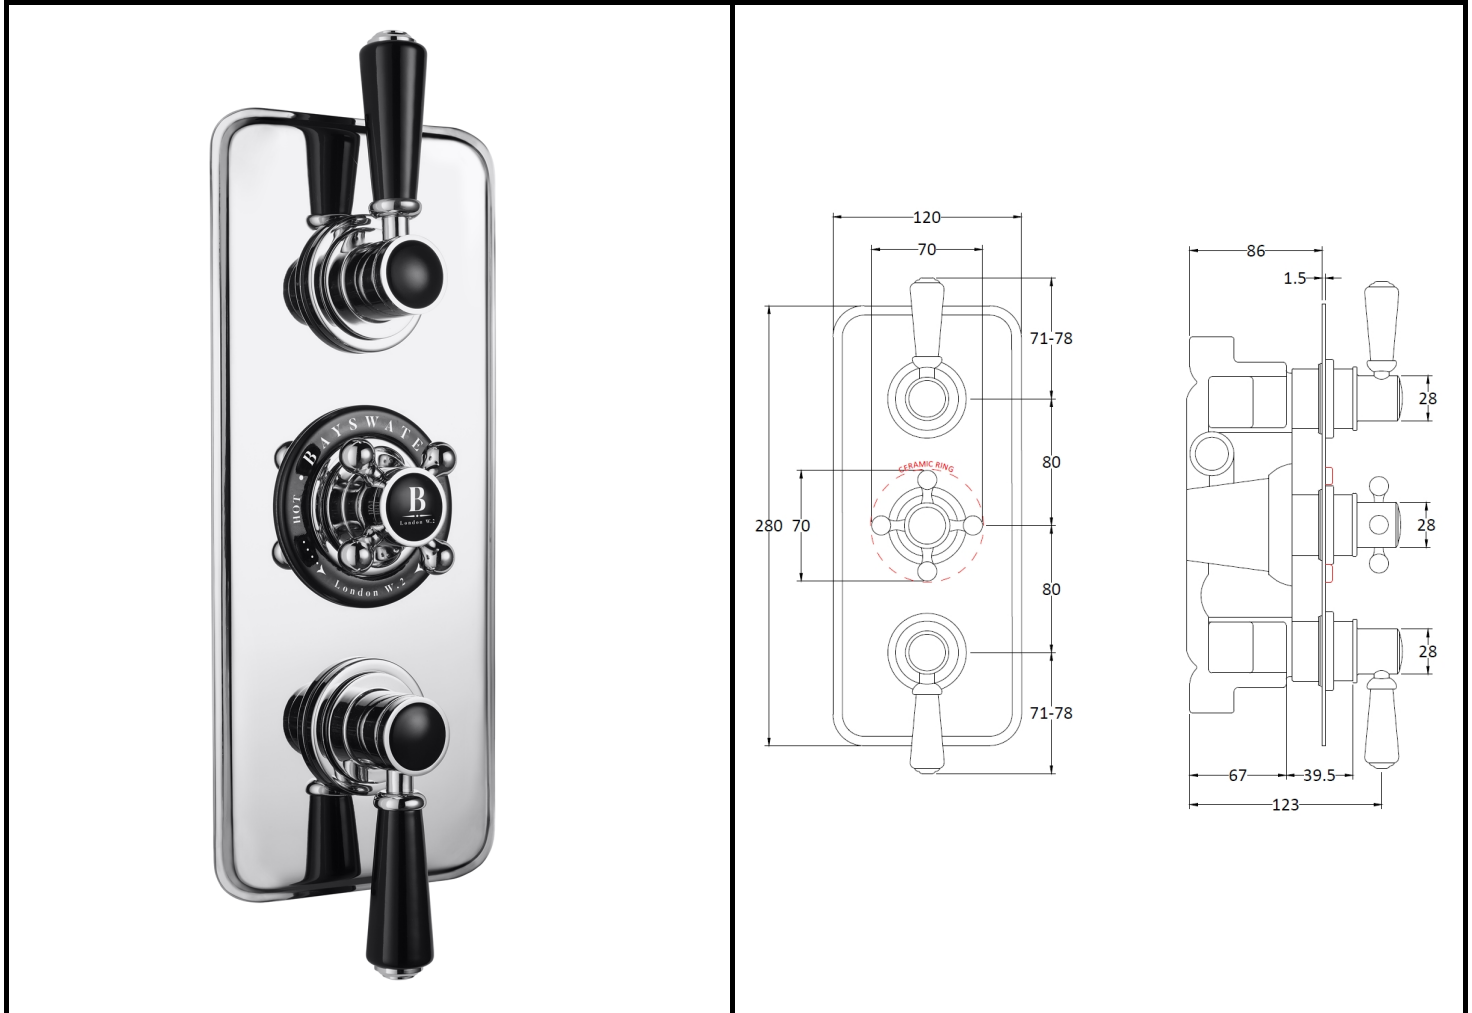

B A Y S W A T E R

London W.2

CODE: BAYS405

DESCRIPTION: Triple Concealed Valve With Diverter

CATEGORY: Showers

PRODUCT DIMENSIONS				
Length(mm)	Width (mm)	Height (mm)	Depth (mm)	Nett Wgt Kg
	120	320	135	3.4

PACKAGING DIMENSIONS			
Depth (mm)	Width (mm)	Height (mm)	Gross Wgt Kg
320	250	110	3.4

PACKAGING DATA			
Box Colour	White Cardboard Box		
Box Qty	1	Label Colour	White Label
Label Size	100 x 50	Label Qty	1

OUTER BOX DIMENSIONS (If Applicable)				
Length (mm)	Width (mm)	Height (mm)	Depth (mm)	Gross Wgt Kg
Barcode	5055275889732			

PRODUCT DETAILS										
Coutry of Origin	United Kingdom									
Fitting Instruction	Yes									
Product Material	Brass/ABS									
Mount Type	Wall									
Outlet Elbow Supplied	Not Applicable									
Easy Clean	Not Applicable									
Head Included	No									
Handset Included	No									
Body Jets Included	Not Applicable									
No of Body Jets	Not Applicable									
Operating Pressure (bar)	0.1									
Valve/Cartridge Type	1/4 Turn Ceramic Disc									
Flow Rates (L/min)	0.1 bar	5.5	0.5 bar	14	1 bar	20	2 bar	29	3 bar	44
TMV2 Approved	No				Approval No.	N/A				
TMV3 Approved	No				Approval No.	N/A				
WRAS Approved	No				Approval No.	N/A				
Head Function	Not Applicable									
Handset Function	Not Applicable									
Body Jet Info	Not Applicable									
Pipe Size	15 mm (1/2" Bsp)									
Pipe Centres	150mm									
Colour/Finish	Chrome									
Hose Included	Not Applicable									