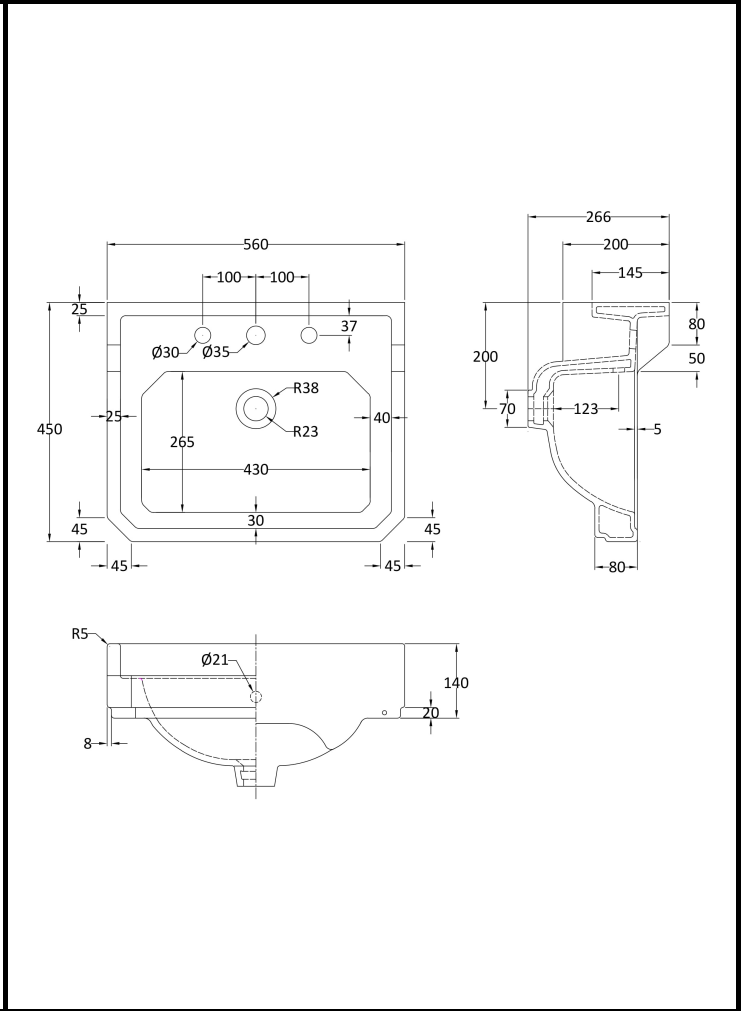

B A Y S W A T E R

London W.2

CODE: BAYC006

DESCRIPTION: Fitzroy 560 Basin 3Th

CATEGORY: Ceramics

PRODUCT DIMENSIONS			
Height (mm)	Width (mm)	Depth (mm)	Nett Wgt Kg
266	560	450	17.5

PACKAGING DIMENSIONS			
Height (mm)	Width (mm)	Depth (mm)	Gross Wgt Kg
287	575	490	18

PACKAGING DATA			
Box Colour	White Cardboard Box		
Box Qty	1	Label Colour	White Label
Label Size	100 x 50	Label Qty	2

OUTER BOX DIMENSIONS (If Applicable)			
Height (mm)	Width (mm)	Depth (mm)	Gross Wgt Kg
Barcode	5055275892206		

PRODUCT DETAILS			
Country of Origin	China		
Fitting Instruction	Yes	Colour	White

Certification	CE	N/A	WRAS	N/A	WRAS Number	N/A
Product Material	Vitreous China					

PANS/BIDETS			
Trap Style	Not Applicable	Includes Seat	Not Applicable

BASINS			
Tap Hole	Three Tapholes	Chain Stay Hole	No
Template	Not Required	Waste Type Req'd	Slotted
Overflow Incl.	Yes	Overflow Cover	Yes
Inner Bowl Depth	155mm	Inner Bowl Width	420mm
Inner Bowl Height	155mm		