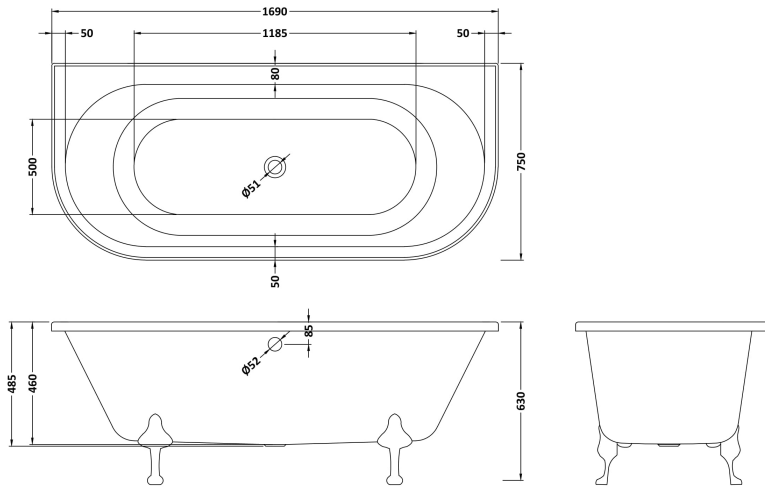

BAYSWATER

London W.2

CODE: BAYB106

DESCRIPTION: Courtnell 1700 Double Ended Btw F/Bath

CATEGORY: Baths

PRODUCT DIMENSIONS

Length (mm)	Width (mm)	Height (mm)	Nett Wgt Kg
1690	750	485	40

PACKAGING DIMENSIONS

Length (mm)	Width (mm)	Height (mm)	Gross Wgt Kg
1720	770	505	40

PACKAGING DATA

Box Colour	Brown Cardboard Sleeve		
Box Qty	1	Label Colour	White Label
Label Size	100 X 50	Label Qty	2

OUTER BOX DIMENSIONS (If Applicable)

Length (mm)	Width (mm)	Height (mm)	Gross Wgt Kg
Barcode	5055275892459		

PRODUCT DETAILS

Country of Origin	United Kingdom	Certification	FSC	N/A	CE
Fitting Instruction	No	Material Colour Ref'	European White		
Product Material	Acrylic	Material Thickness	14mm		
Volume (Ltr)	228L	Displaced Capacity	158L		
Leg Set Inc'	Legset Not Included	Waste Inc'	Waste Not Included		
Drilled/Undrilled	Undrilled For Taps	Includes Grips	No Grips Supplied		
Embossed	No	No of Tapholes	None		
Anti-Slip	No				