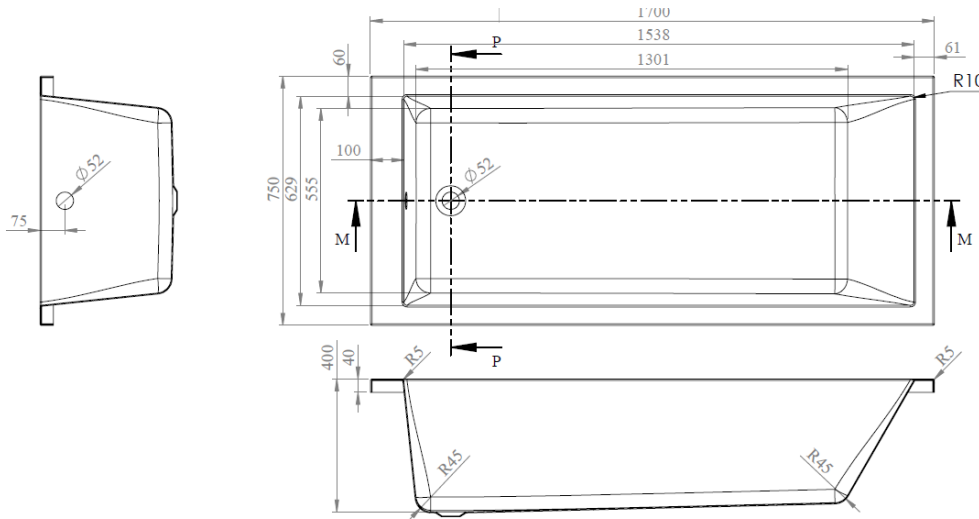

CUSTOMER DATA SHEET - BATHS

SALES CODE: BAI047

DESCRIPTION BC-Solidblue Durham S/E 1700 x 750

PRODUCT DIMENSIONS

Length (mm)	Width (mm)	Depth (mm)	Nett Wgt Kg
1700	750	400	33.8

PACKAGING DIMENSIONS

Length (mm)	Width (mm)	Depth (mm)	Gross Wgt Kg

PACKAGING DATA

Box Colour	Brown Cardboard Sleeve		
Box Qty	1	Label Colour	White Label
Label Size	300 X 35	Label Qty	2

OUTER BOX DIMENSIONS (If Applicable)

Length (mm)	Width (mm)	Height (mm)	Gross Wgt Kg

PRODUCT DETAILS

Country of Origin	Turkey	Certification	FSC	CE
Fitting Instruction	No	Material Colour Ref	European White	
Product Material	Acrylic	Material Thickness	4mm	
Volume (Ltr)	230	Displaced Capacity		
Leg Set Inc'	Not Applicable	Waste Inc'	Not Applicable	
Drilled/Undrilled	Not Applicable	Includes Grips	Not Applicable	
Embossed	Not Applicable	No of Tapholes	None	
Anti-Slip	Not Applicable			